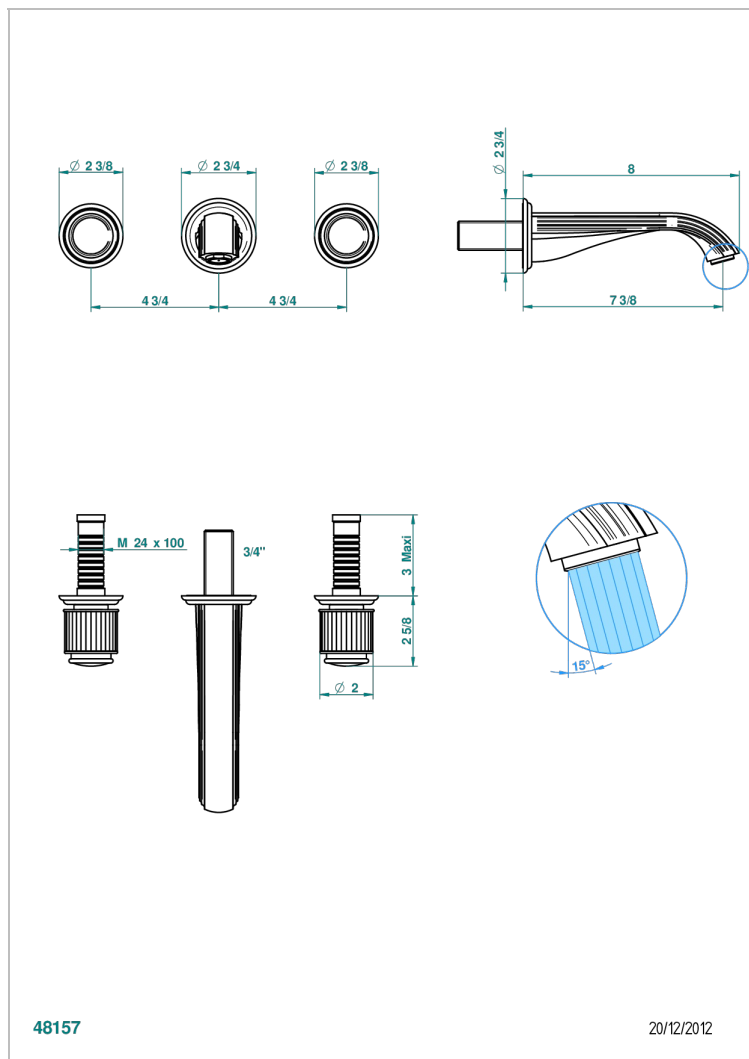

# JAIPUR CRISTAL SATINADO

A9B-41GB

Trim only for wall mounted 3-hole bath mixer

THG<sup>®</sup>  
PARIS

## CARACTERÍSTICAS

- Jaipur Cristal Satinado
- Trim only for wall mounted 3-hole bath mixer

## ESPECIFICACIONES TÉCNICAS

- Recommandé : 3 bars (max. 5 bars) - Advised : 43,5 psi (max. 72 psi)
- Bec : 35 l/min à 3 bars
- Spout : 9.26 gpm at 43.5 psi

## PRODUCTOS RELACIONADOS

- Ref. G00-40AC Rough parts for wall mounted 3 hole mixer, cross handle version
- Ref. G00-40AM Rough parts for wall mounted 3 hole mixer, lever handle version