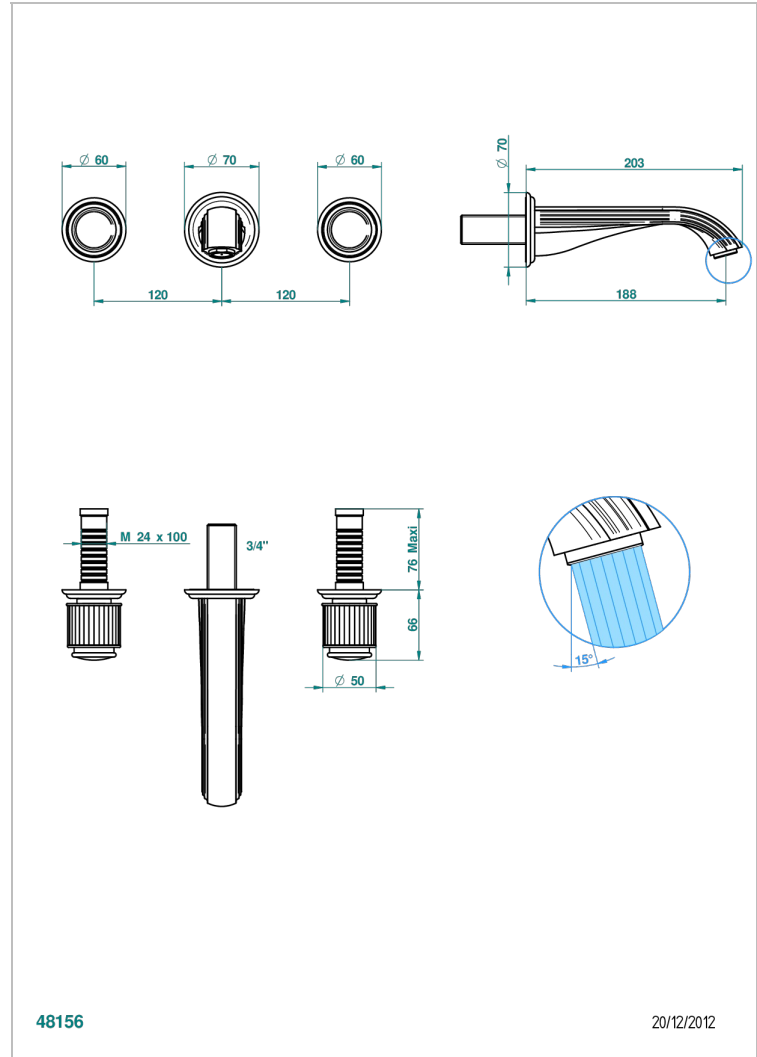

# JAIPUR SATINY CRYSTAL

A9B-40GBUS

Trim for wall mounted 3-hole lavatory set only

THG<sup>®</sup>  
PARIS

## CHARACTERISTIC

- Jaipur Satiny crystal
- Trim for wall mounted 3-hole lavatory set only

## RELATED SKU'S

- Ref. G00-40AM/US Rough parts for wall set (one counter clockwise and one clockwise cartridges)