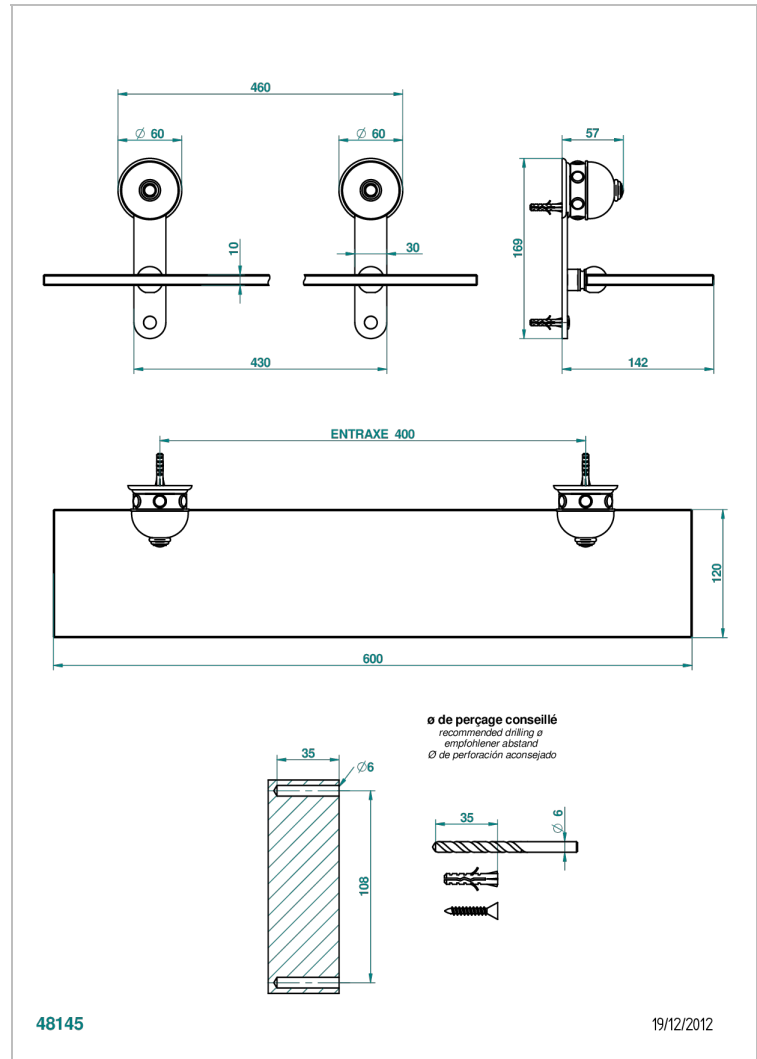

# SULLY LAPIS LAZULI

A1W-564

Glass shelf with brackets