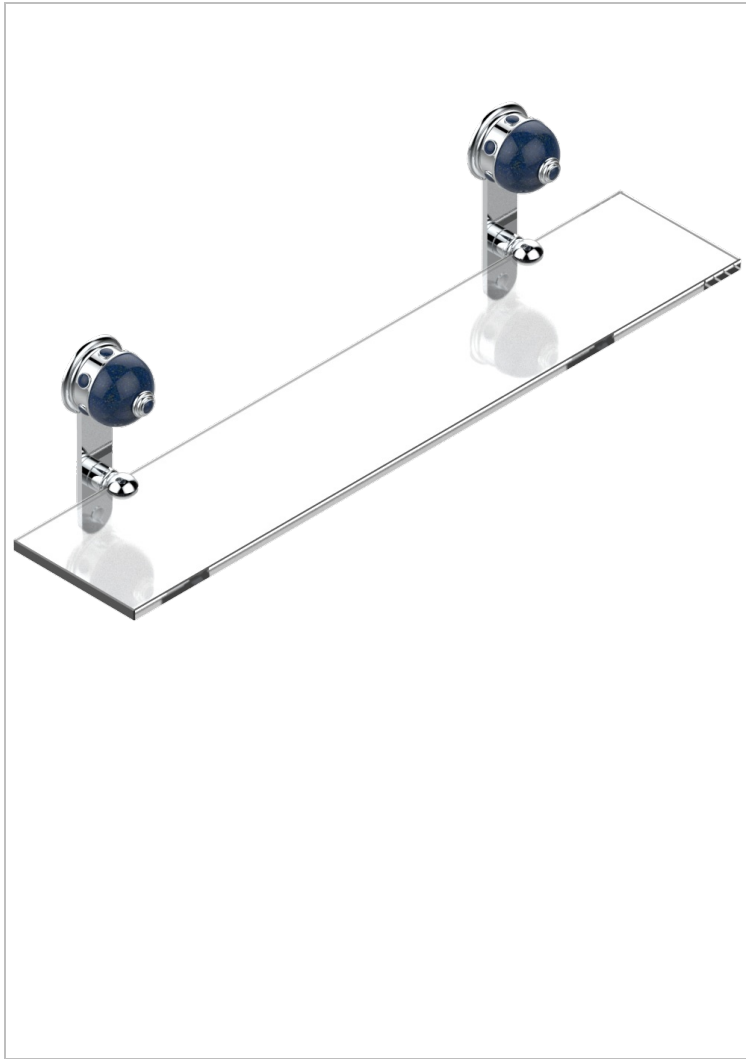

# SULLY LAPIS LAZULI

A1W-564

Glass shelf with brackets

## CHARACTERISTIC

- Sully Lapis Lazuli
- Glass shelf with brackets

## AVAILABLE FINITIONS

Black ceram - D30  
 Blush PVD - H62  
 Brass color PVD - H49  
 Brown bronze color PVD - F33  
 Chrome polished - A02  
 Chrome polished / gold polished - G02

Gold color PVD - H52  
 Gold mat - F07  
 Gold polished - F01  
 Graphite PVD - H64  
 Matt Umber PVD - H67  
 Matt blush PVD - H60