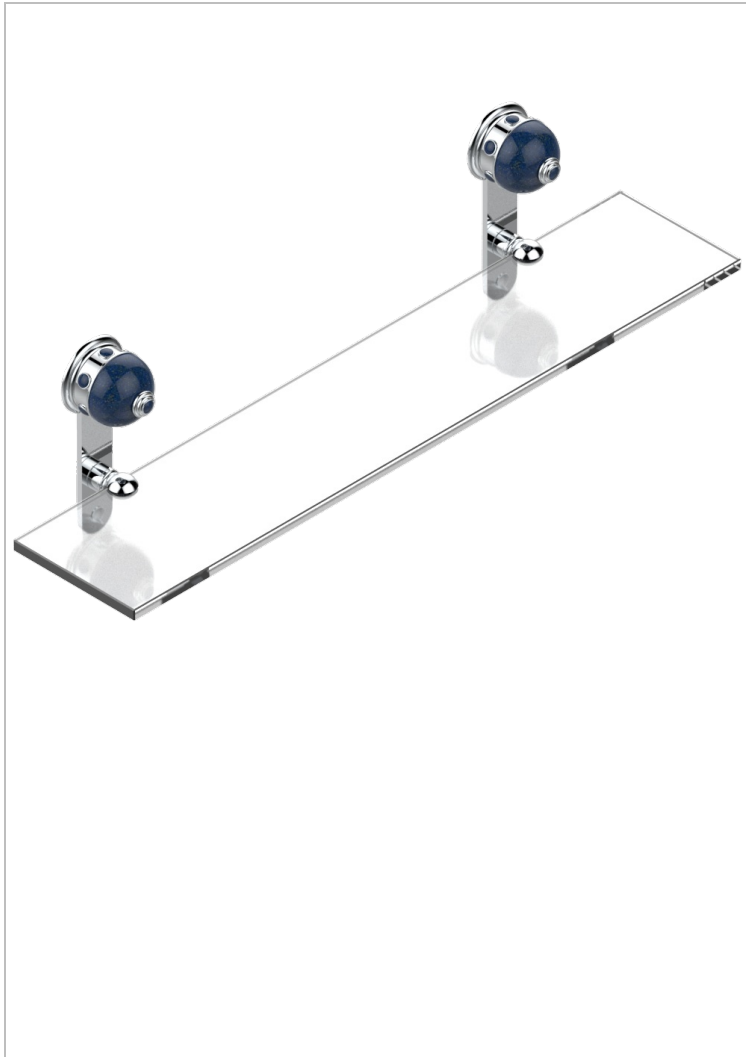

# SULLY LAPIS LAZULI

A1W-564

Glass shelf with brackets

THG<sup>®</sup>  
PARIS

## CHARACTERISTIC

- Sully Lapis Lazuli
- Glass shelf with brackets

## AVAILABLE FINITIONS

Black ceram - D30  
 Blush PVD - H62  
 Brass color PVD - H49  
 Brown bronze color PVD - F33  
 Chrome polished - A02  
 Chrome polished / gold polished - G02

Gold color PVD - H52  
 Gold mat - F07  
 Gold polished - F01  
 Graphite PVD - H64  
 Matt Umber PVD - H67  
 Matt blush PVD - H60