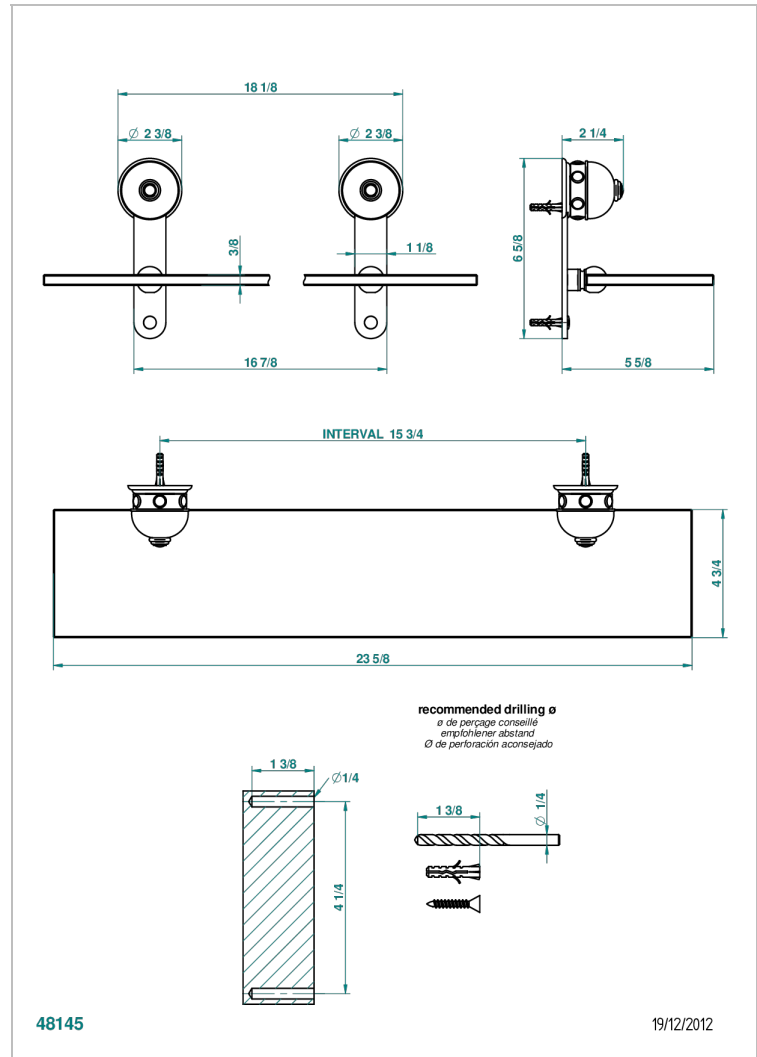

# SULLY LAPIS LAZULI

A1W-564

Glass shelf with brackets

THG<sup>®</sup>  
PARIS