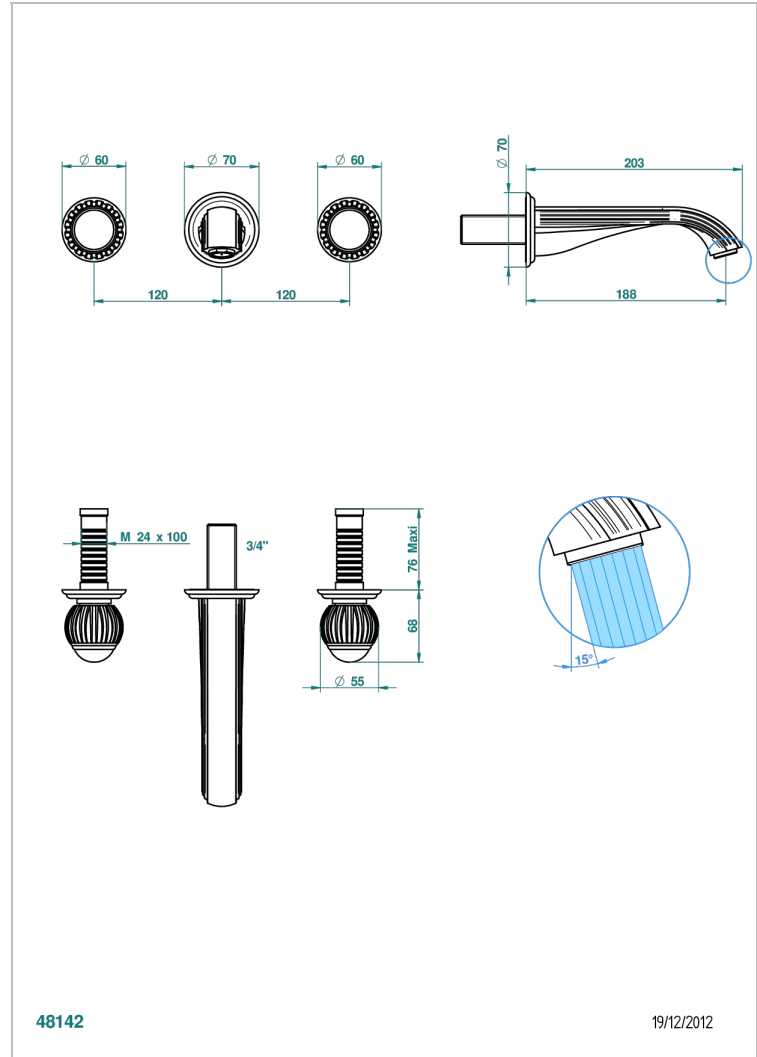

VOGUE LAPIS LAZULI

A8S-41GB

Trim for wall mounted 3-hole bath set only

48142

19/12/2012

CHARACTERISTIC

- Vogue Lapis Lazuli
- Trim for wall mounted 3-hole bath set only

TECHNICAL SPECS

- Recommandé : 3 bars (max. 5 bars) - Advised : 43,5 psi (max. 72 psi)
- Bec : 35 l/min à 3 bars
- Spout : 9.26 gpm at 43.5 psi

RELATED SKU'S

- Ref. G00-40AM/US Rough parts for wall set (one counter clockwise and one clockwise cartridges)

AVAILABLE FINITIONS

Black ceram - D30
Blush PVD - H62
Brass color PVD - H49
Brown bronze color PVD - F33
Chrome polished - A02
Chrome polished / gold polished - G02

Copper antique matt, coated - H07
Gold color PVD - H52
Gold mat - F07
Gold polished - F01
Graphite PVD - H64
Light coated bronze - D01