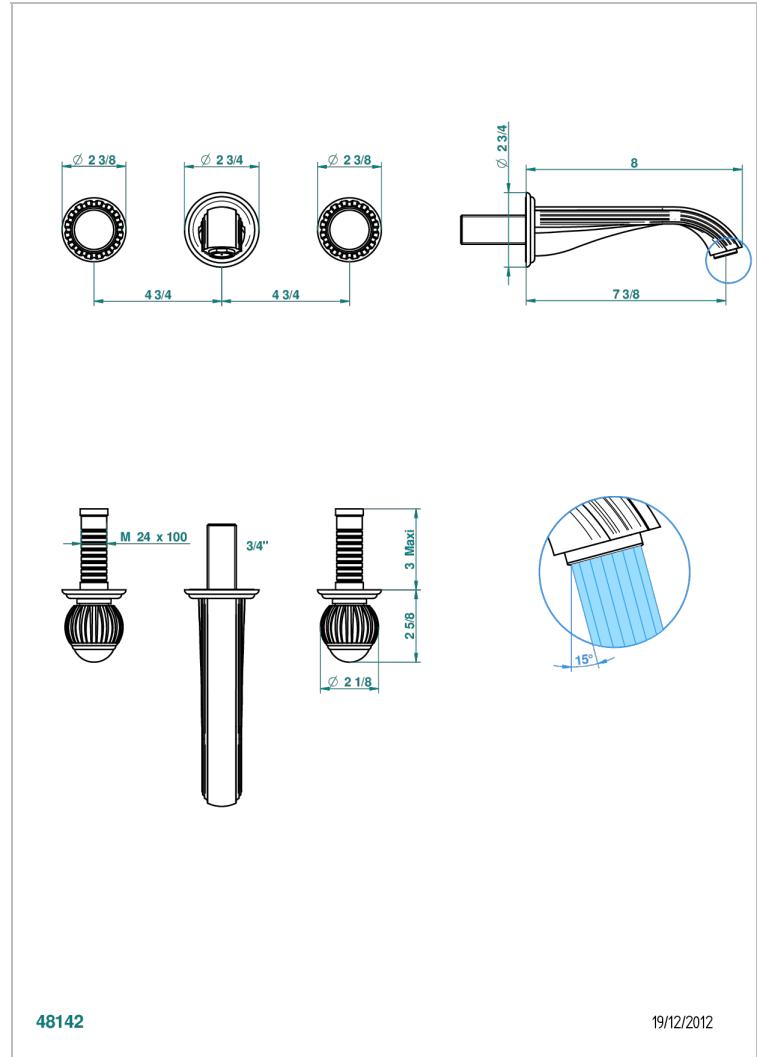

VOGUE LAPIS LAZULI

A8S-41GB

Trim for wall mounted 3-hole bath set only

48142

19/12/2012

CHARACTERISTIC

- Vogue Lapis Lazuli
- Trim for wall mounted 3-hole bath set only

TECHNICAL SPECS

- Recommandé : 3 bars (max. 5 bars) - Advised : 43,5 psi (max. 72 psi)
- Bec : 35 l/min à 3 bars
- Spout : 9.26 gpm at 43.5 psi

RELATED SKU'S

- Ref. G00-40AM/US Rough parts for wall set (one counter clockwise and one clockwise cartridges)