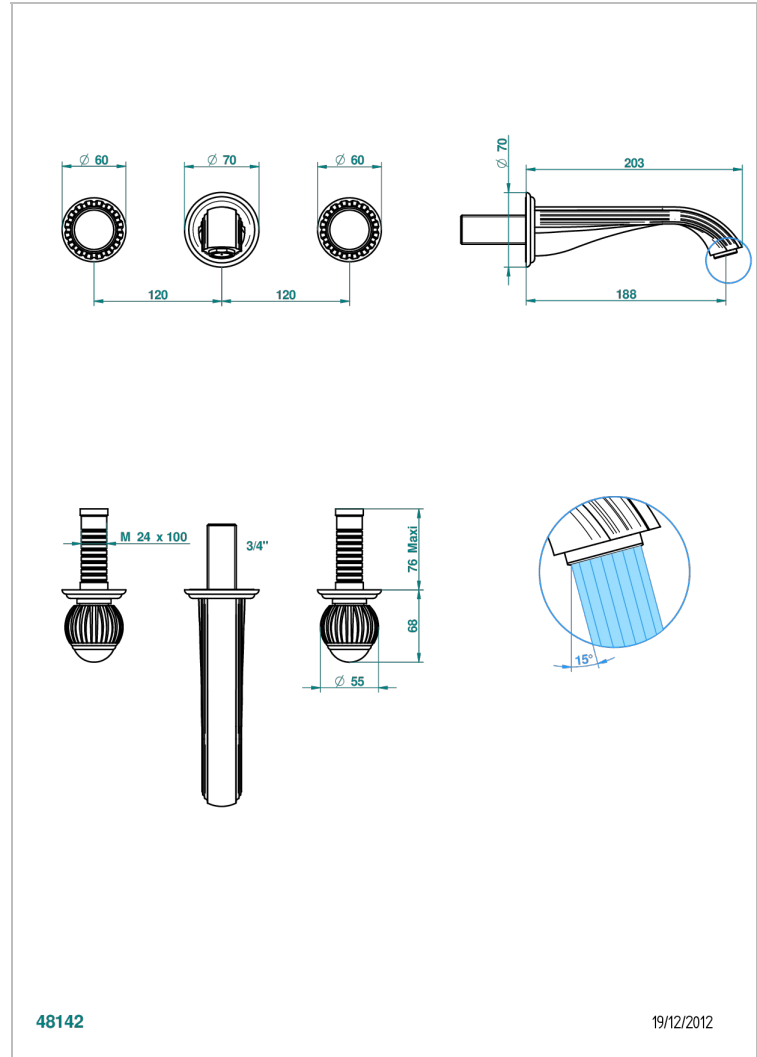

# VOGUE LAPIS LAZULI

A8S-41GB

Trim only for wall mounted 3-hole bath mixer

48142

19/12/2012

## CHARACTERISTIC

- Vogue Lapis Lazuli
- Trim only for wall mounted 3-hole bath mixer

## TECHNICAL SPECS

- Recommandé : 3 bars (max. 5 bars) - Advised : 43,5 psi (max. 72 psi)
- Bec : 35 l/min à 3 bars
- Spout : 9.26 gpm at 43.5 psi

## RELATED SKU'S

- Ref. G00-40AC Rough parts for wall mounted 3 hole mixer, cross handle version
- Ref. G00-40AM Rough parts for wall mounted 3 hole mixer, lever handle version