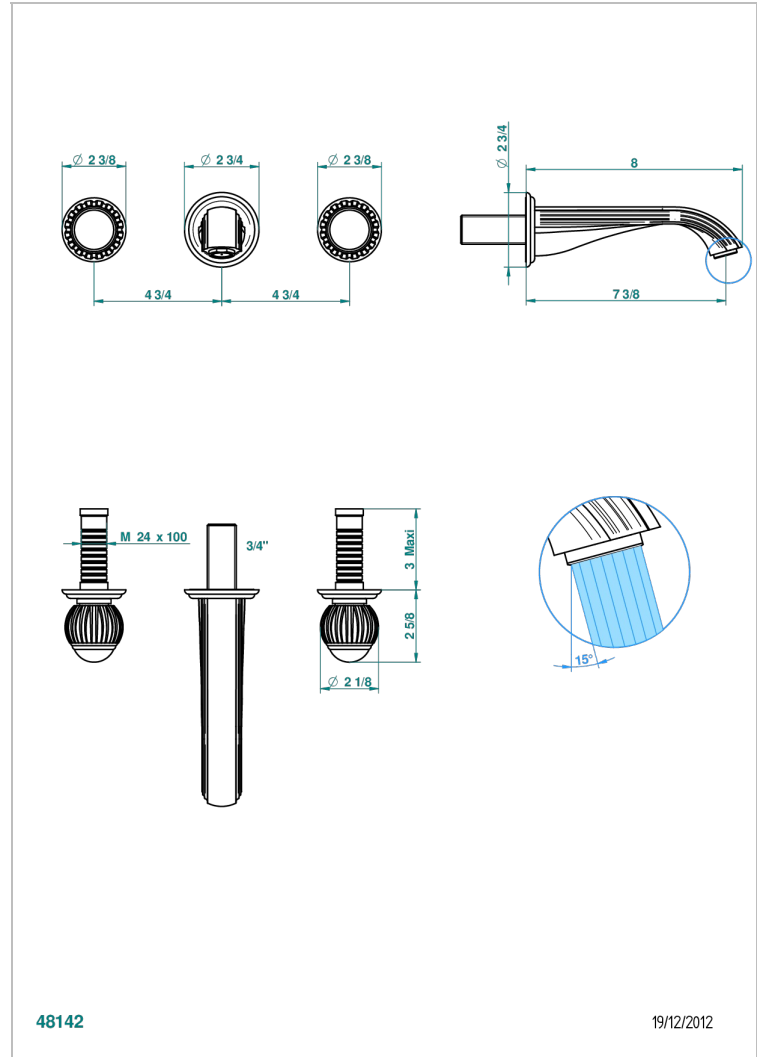

VOGUE LAPIS LAZULI

A8S-41GB

Trim only for wall mounted 3-hole bath mixer

48142

19/12/2012

CHARACTERISTIC

- Vogue Lapis Lazuli
- Trim only for wall mounted 3-hole bath mixer

TECHNICAL SPECS

- Recommandé : 3 bars (max. 5 bars) - Advised : 43,5 psi (max. 72 psi)
- Bec : 35 l/min à 3 bars
- Spout : 9.26 gpm at 43.5 psi

RELATED SKU'S

- Ref. G00-40AC Rough parts for wall mounted 3 hole mixer, cross handle version
- Ref. G00-40AM Rough parts for wall mounted 3 hole mixer, lever handle version

AVAILABLE FINITIONS

Antique nickel - H28
Black ceram - D30
Blush PVD - H62
Brass color PVD - H49
Brown bronze color PVD - F33
Gold color PVD - H52

Graphite PVD - H64
Lacquered light bronze - D01
Matt Umber PVD - H67
Matt blush PVD - H60
Matt brass color PVD - H50
Matt brown bronze color PVD - F34