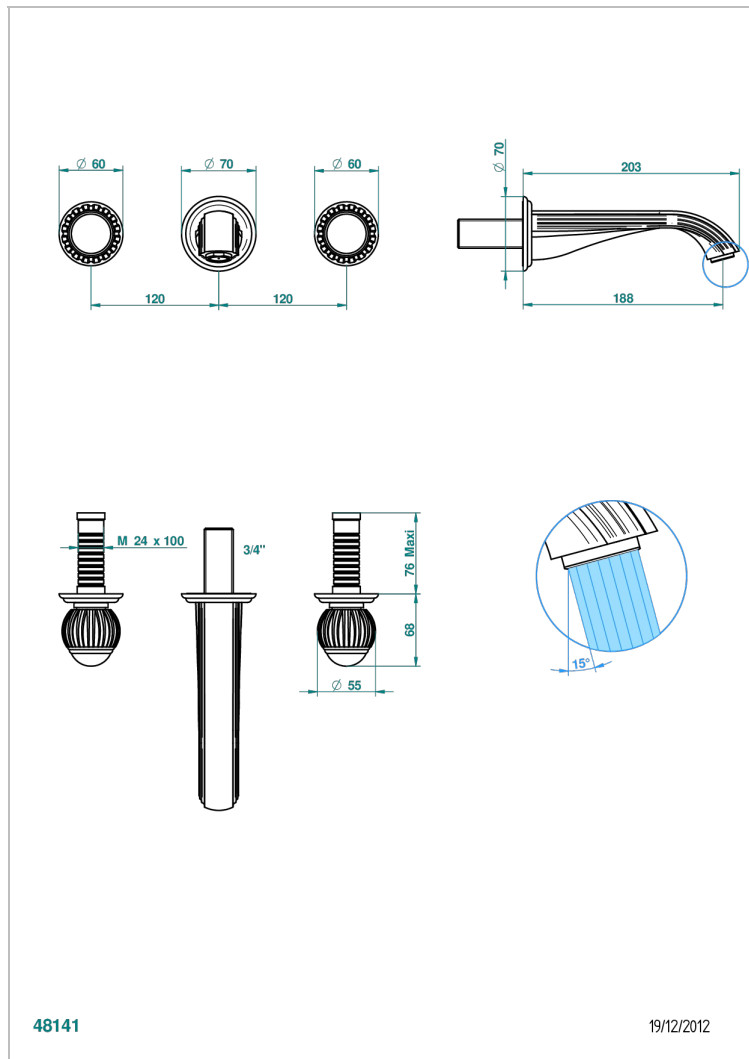

# VOGUE LAPIS LAZULI

A8S-40GB

Trim only for wall mounted 3-hole basin mixer

THG<sup>®</sup>  
PARIS

## CHARACTERISTIC

- Vogue Lapis Lazuli
- Trim only for wall mounted 3-hole basin mixer

## RELATED SKU'S

- Ref. G00-40AC Rough parts for wall mounted 3 hole mixer, cross handle version
- Ref. G00-40AM Rough parts for wall mounted 3 hole mixer, lever handle version

## AVAILABLE FINITIONS

Antique nickel - H28  
Black ceram - D30  
Blush PVD - H62  
Brass color PVD - H49  
Brown bronze color PVD - F33  
Gold color PVD - H52

Graphite PVD - H64  
Lacquered light bronze - D01  
Matt Umber PVD - H67  
Matt blush PVD - H60  
Matt brass color PVD - H50  
Matt brown bronze color PVD - F34