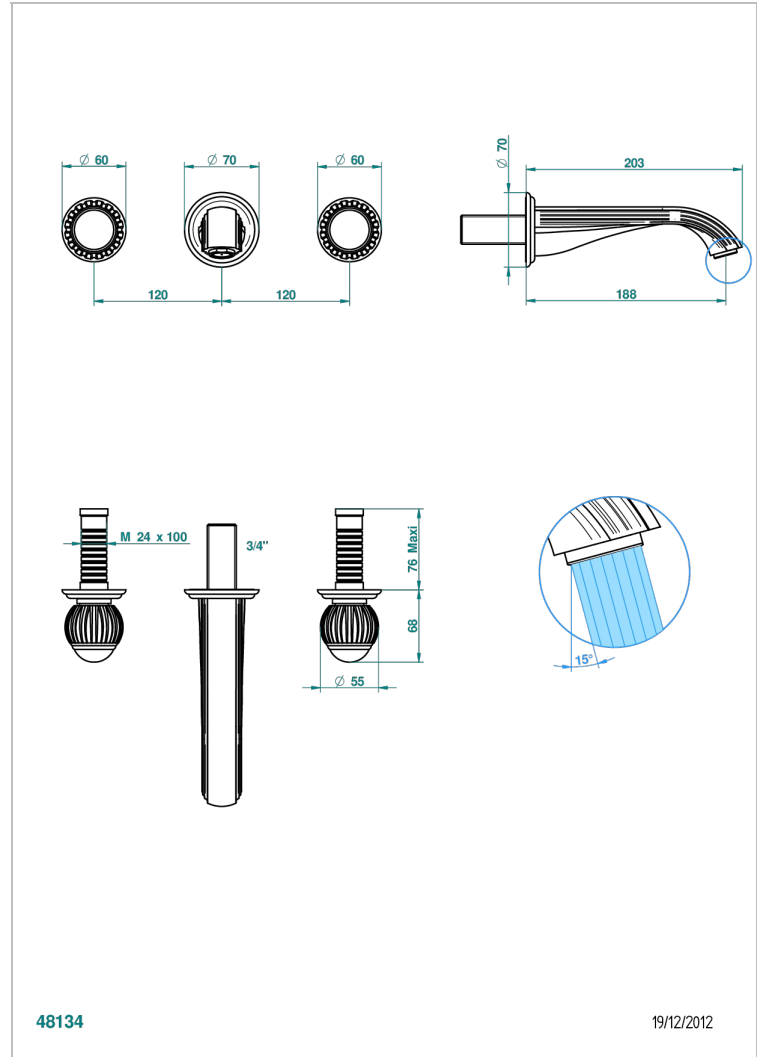

# VOGUE TIGER EYE

A8R-41GB

Trim for wall mounted 3-hole bath set only

48134

19/12/2012

## CHARACTERISTIC

- Vogue Tiger Eye
- Trim for wall mounted 3-hole bath set only

## TECHNICAL SPECS

- Recommandé : 3 bars (max. 5 bars) - Advised : 43,5 psi (max. 72 psi)
- Bec : 35 l/min à 3 bars
- Spout : 9.26 gpm at 43.5 psi

## RELATED SKU'S

- Ref. G00-40AM/US Rough parts for wall set (one counter clockwise and one clockwise cartridges)