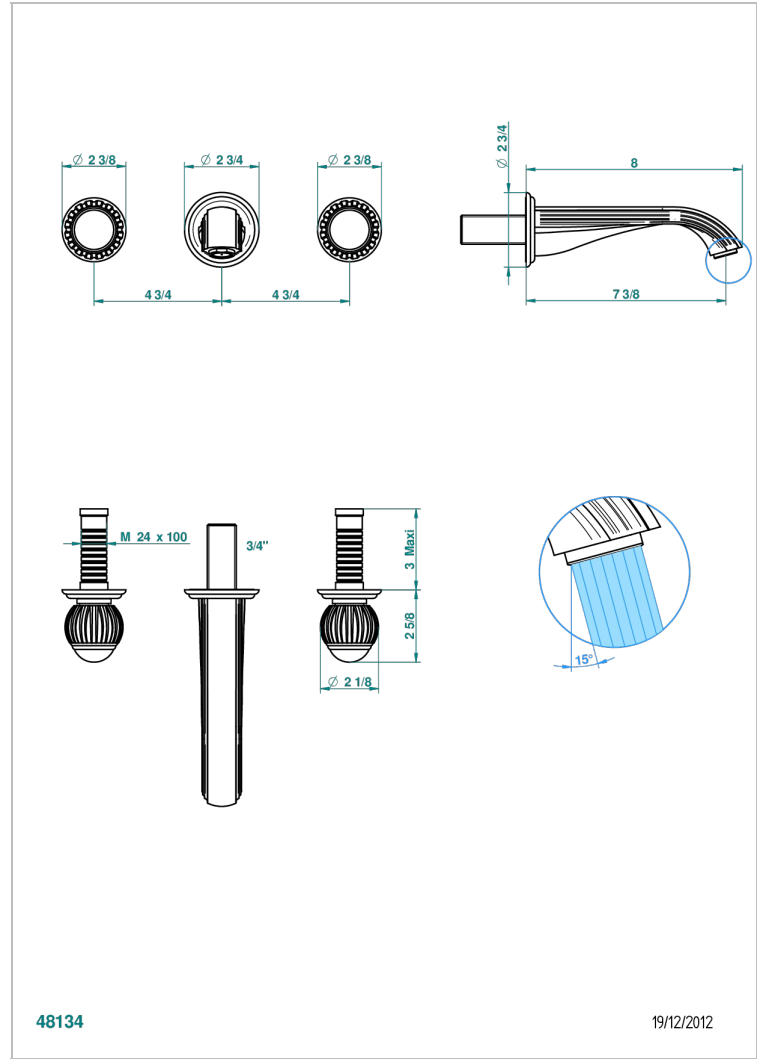

# VOGUE TIGER EYE

A8R-41GB

Trim for wall mounted 3-hole bath set only

48134

19/12/2012

## CHARACTERISTIC

- Vogue Tiger Eye
- Trim for wall mounted 3-hole bath set only

## TECHNICAL SPECS

- Recommandé : 3 bars (max. 5 bars) - Advised : 43,5 psi (max. 72 psi)
- Bec : 35 l/min à 3 bars
- Spout : 9.26 gpm at 43.5 psi

## RELATED SKU'S

- Ref. G00-40AM/US Rough parts for wall set (one counter clockwise and one clockwise cartridges)