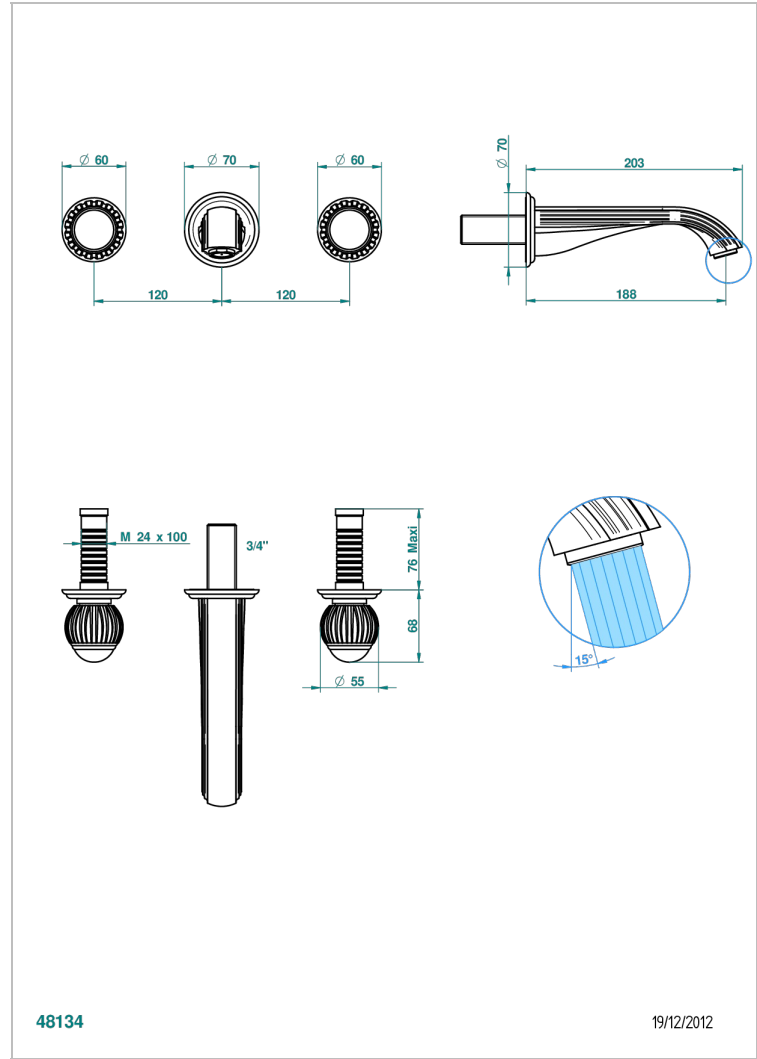

VOGUE TIGER EYE

A8R-41GB

Trim only for wall mounted 3-hole bath mixer

THG[®]
PARIS

48134

19/12/2012

CHARACTERISTIC

- Vogue Tiger Eye
- Trim only for wall mounted 3-hole bath mixer

TECHNICAL SPECS

- Recommandé : 3 bars (max. 5 bars) - Advised : 43,5 psi (max. 72 psi)
- Bec : 35 l/min à 3 bars
- Spout : 9.26 gpm at 43.5 psi

RELATED SKU'S

- Ref. G00-40AC Rough parts for wall mounted 3 hole mixer, cross handle version
- Ref. G00-40AM Rough parts for wall mounted 3 hole mixer, lever handle version

AVAILABLE FINITIONS

Antique nickel - H28
Black ceram - D30
Blush PVD - H62
Brass color PVD - H49
Brown bronze color PVD - F33
Gold color PVD - H52

Graphite PVD - H64
Lacquered light bronze - D01
Matt Umber PVD - H67
Matt blush PVD - H60
Matt brass color PVD - H50
Matt brown bronze color PVD - F34