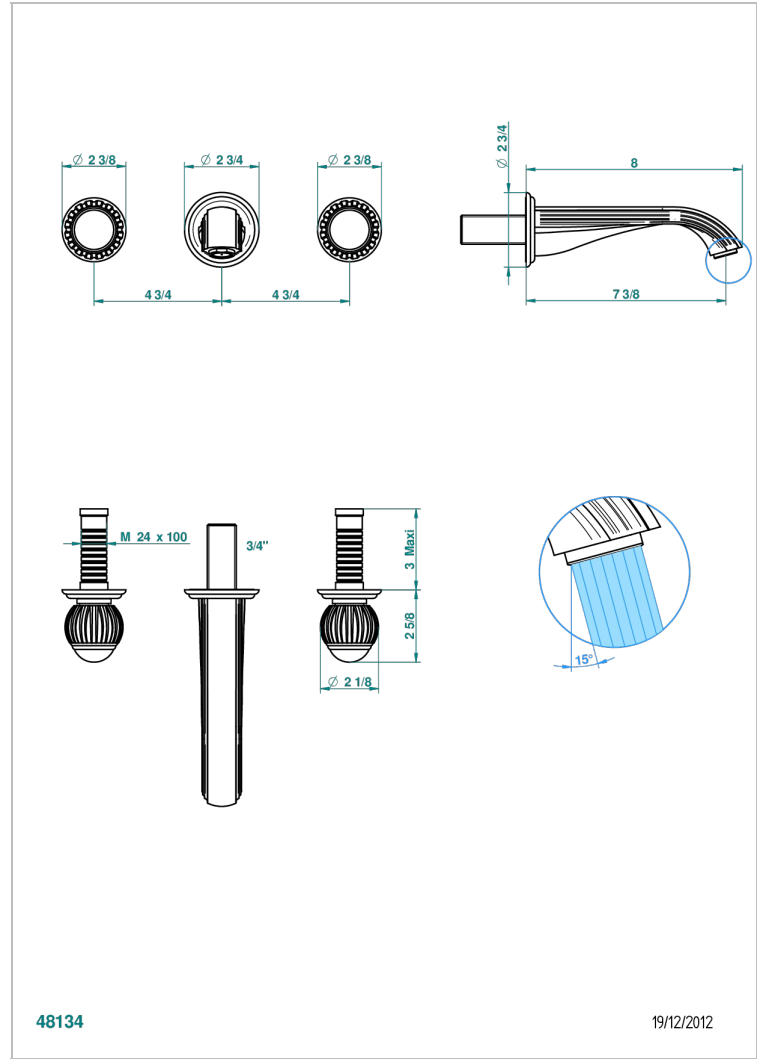

VOGUE TIGER EYE

A8R-41GB

Trim only for wall mounted 3-hole bath mixer

THG[®]
PARIS

CHARACTERISTIC

- Vogue Tiger Eye
- Trim only for wall mounted 3-hole bath mixer

TECHNICAL SPECS

- Recommandé : 3 bars (max. 5 bars) - Advised : 43,5 psi (max. 72 psi)
- Bec : 35 l/min à 3 bars
- Spout : 9.26 gpm at 43.5 psi

RELATED SKU'S

- Ref. G00-40AC Rough parts for wall mounted 3 hole mixer, cross handle version
- Ref. G00-40AM Rough parts for wall mounted 3 hole mixer, lever handle version

AVAILABLE FINITIONS

Antique nickel - H28
Black ceram - D30
Blush PVD - H62
Brass color PVD - H49
Brown bronze color PVD - F33
Gold color PVD - H52

Graphite PVD - H64
Lacquered light bronze - D01
Matt Umber PVD - H67
Matt blush PVD - H60
Matt brass color PVD - H50
Matt brown bronze color PVD - F34

Matt chrome - C02
Matt gold - F07
Matt gold color PVD - H53
Matt graphite PVD - H65
Matt nickel (color finish) - C01
Matt nickel color PVD - H56

Nickel color PVD - H55
Polished chrome (color finish) - A02
Polished chrome / Polished gold (color finish) - G02
Polished gold (color finish) - F01
Polished nickel - B01
Soft gold - F30

Soft matt gold - F31
Umber PVD - H66
Varnished matt antique red copper (color finish) - H07