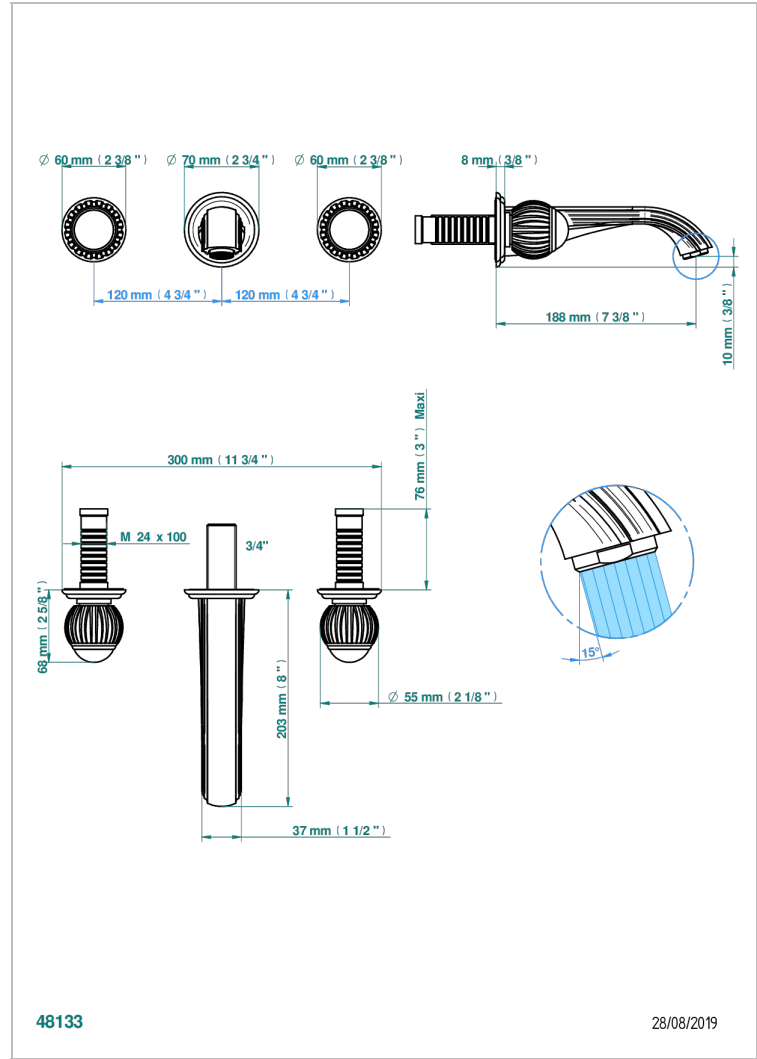

VOGUE TIGER EYE

A8R-40GBUS

Trim for wall mounted 3-hole lavatory set only

48133

28/08/2019

CHARACTERISTIC

- Vogue Tiger Eye
- Trim for wall mounted 3-hole lavatory set only

TECHNICAL SPECS

- Recommandé : 3 bars (max. 5 bars) - Advised : 43,5 psi (max. 72 psi)
- 15 l/min à 3 bars (4 gpm at 43.5 psi)

RELATED SKU'S

- Ref. G00-40AM/US Rough parts for wall set (one counter clockwise and one clockwise cartridges)

Nickel antique / Sovereign - H28

Nickel color PVD - H55

Nickel polished - B01

Soft gold - F30

Soft matt gold - F31

Umber PVD - H66