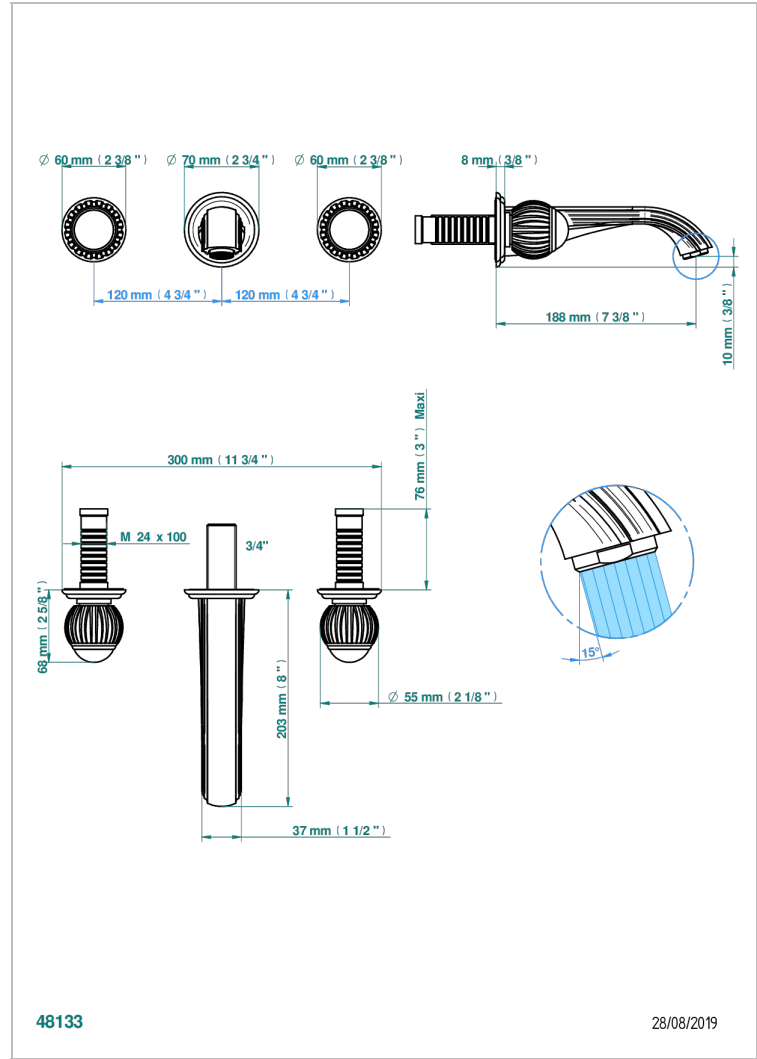

# VOGUE TIGER EYE

A8R-40GB

Trim only for wall mounted 3-hole basin mixer

48133

28/08/2019

## CHARACTERISTIC

- Vogue Tiger Eye
- Trim only for wall mounted 3-hole basin mixer

## RELATED SKU'S

- Ref. G00-40AC Rough parts for wall mounted 3 hole mixer, cross handle version
- Ref. G00-40AM Rough parts for wall mounted 3 hole mixer, lever handle version