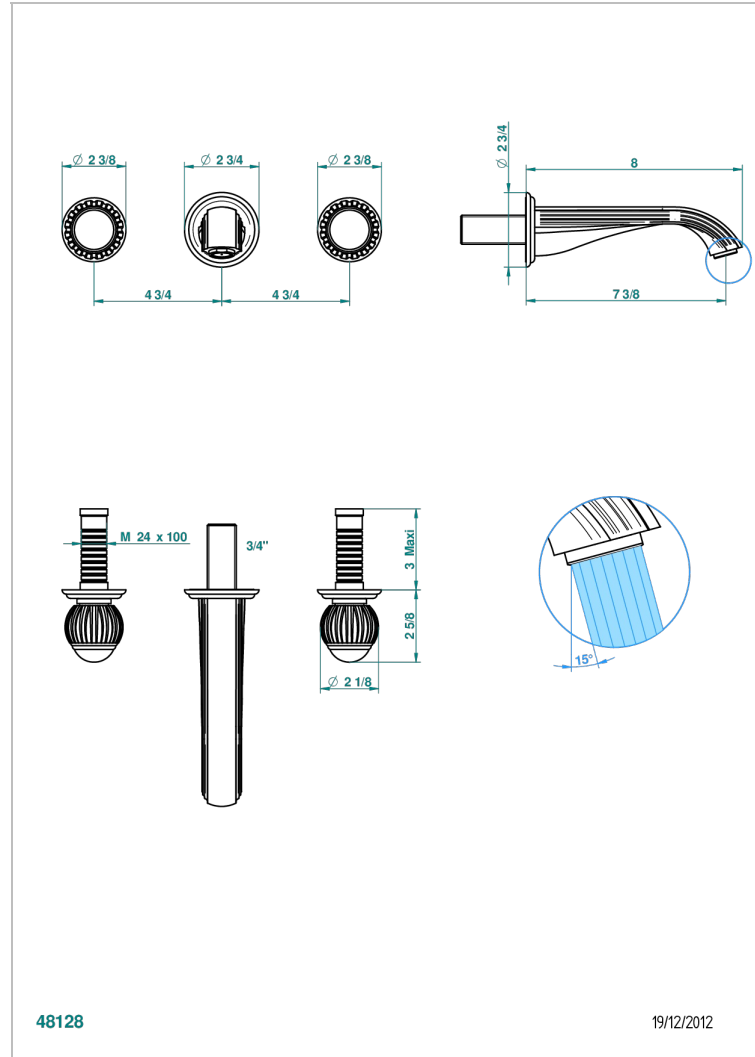

VOGUE BLACK ONYX

A8P-41GB

Trim only for wall mounted 3-hole bath mixer

CHARACTERISTIC

- Vogue black onyx
- Trim only for wall mounted 3-hole bath mixer

TECHNICAL SPECS

- Recommandé : 3 bars (max. 5 bars) - Advised : 43,5 psi (max. 72 psi)
- Bec : 35 l/min à 3 bars
- Spout : 9.26 gpm at 43.5 psi

RELATED SKU'S

- Ref. G00-40AC Rough parts for wall mounted 3 hole mixer, cross handle version
- Ref. G00-40AM Rough parts for wall mounted 3 hole mixer, lever handle version

AVAILABLE FINITIONS

Antique nickel - H28
Black ceram - D30
Blush PVD - H62
Brass color PVD - H49
Brown bronze color PVD - F33
Gold color PVD - H52

Nickel color PVD - H55
Polished chrome (color finish) - A02
Polished chrome / Polished gold (color finish) - G02
Polished gold (color finish) - F01
Polished nickel - B01
Soft gold - F30

Soft matt gold - F31
Umber PVD - H66
Varnished matt antique red copper (color finish) - H07