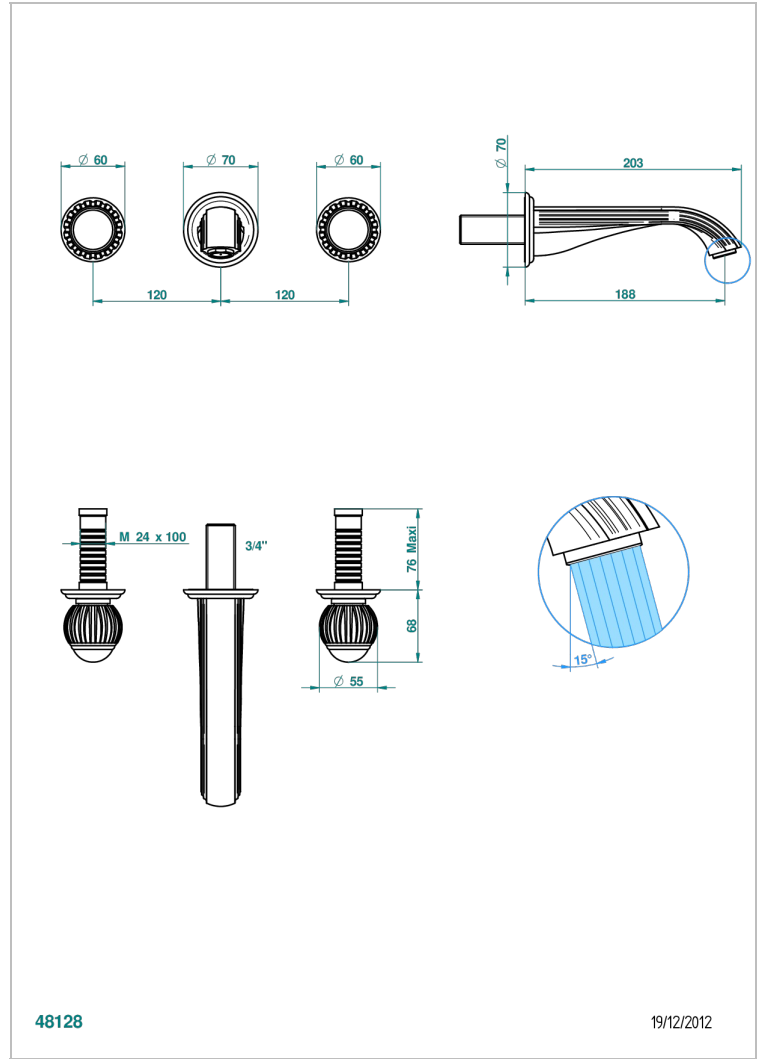

VOGUE BLACK ONYX

A8P-41GB

Trim only for wall mounted 3-hole bath mixer

THG[®]
PARIS

CHARACTERISTIC

- Vogue black onyx
- Trim only for wall mounted 3-hole bath mixer

TECHNICAL SPECS

- Recommandé : 3 bars (max. 5 bars) - Advised : 43,5 psi (max. 72 psi)
- Bec : 35 l/min à 3 bars
- Spout : 9.26 gpm at 43.5 psi

RELATED SKU'S

- Ref. G00-40AC Rough parts for wall mounted 3 hole mixer, cross handle version
- Ref. G00-40AM Rough parts for wall mounted 3 hole mixer, lever handle version

AVAILABLE FINITIONS

Antique nickel - H28
Black ceram - D30
Blush PVD - H62
Brass color PVD - H49
Brown bronze color PVD - F33
Gold color PVD - H52

Nickel color PVD - H55
Polished chrome (color finish) - A02
Polished chrome / Polished gold (color finish) - G02
Polished gold (color finish) - F01
Polished nickel - B01
Soft gold - F30

Soft matt gold - F31
Umber PVD - H66
Varnished matt antique red copper (color finish) - H07