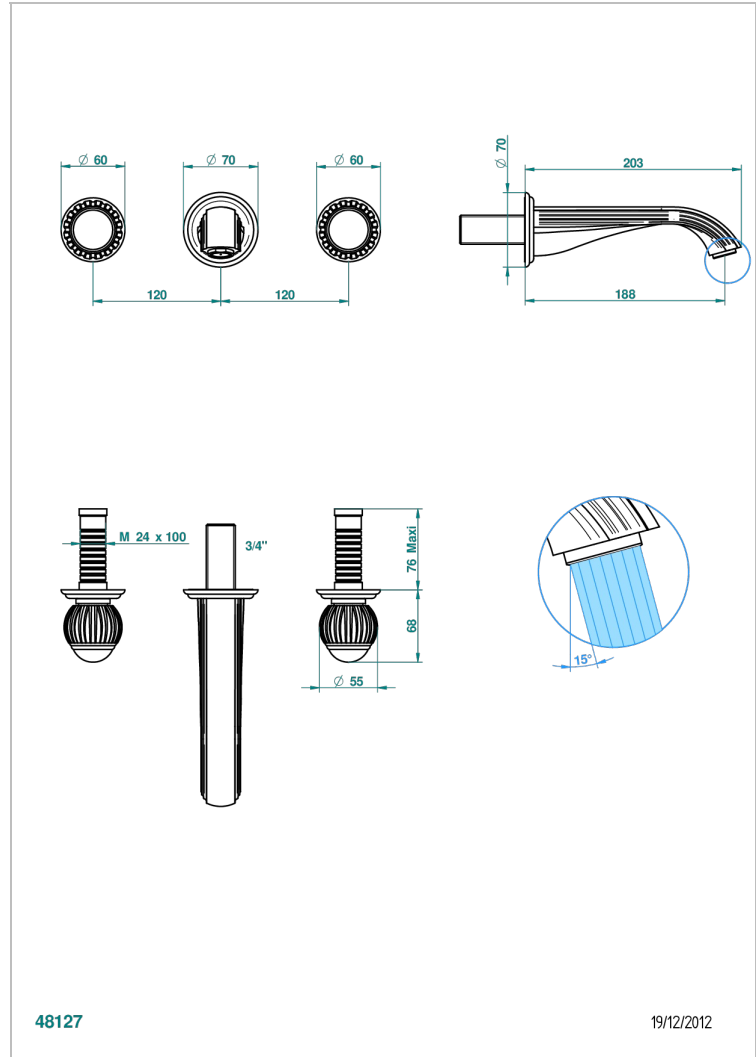

# VOGUE BLACK ONYX

A8P-40GBUS

Trim for wall mounted 3-hole lavatory set only

THG<sup>®</sup>  
PARIS

48127

19/12/2012

## CHARACTERISTIC

- Vogue black onyx
- Trim for wall mounted 3-hole lavatory set only

## RELATED SKU'S

- Ref. G00-40AM/US Rough parts for wall set (one counter clockwise and one clockwise cartridges)