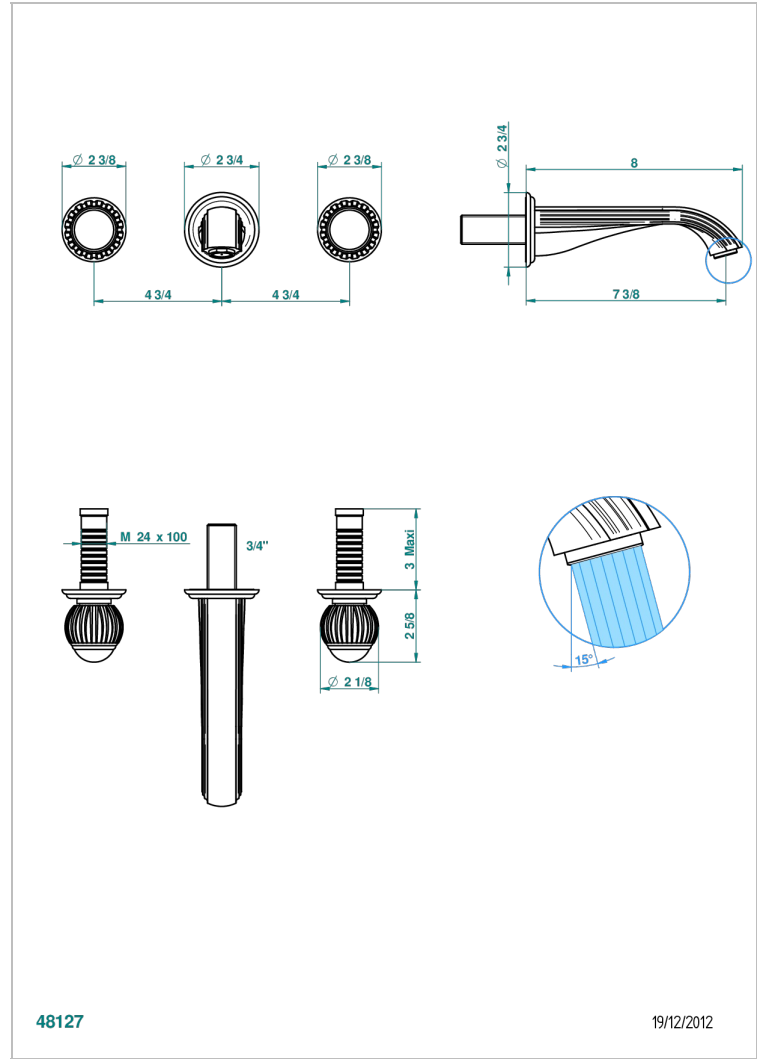

VOGUE BLACK ONYX

A8P-40GBUS

Trim for wall mounted 3-hole lavatory set only

THG[®]
PARIS

48127

19/12/2012

CHARACTERISTIC

- Vogue black onyx
- Trim for wall mounted 3-hole lavatory set only

TECHNICAL SPECS

- Recommandé : 3 bars (max. 5 bars) - Advised : 43,5 psi (max. 72 psi)
- 15 l/min à 3 bars (4 gpm at 43.5 psi)

RELATED SKU'S

- Ref. G00-40AM/US Rough parts for wall set (one counter clockwise and one clockwise cartridges)

Nickel color PVD - H55

Nickel polished - B01

Soft gold - F30

Soft matt gold - F31

Umber PVD - H66