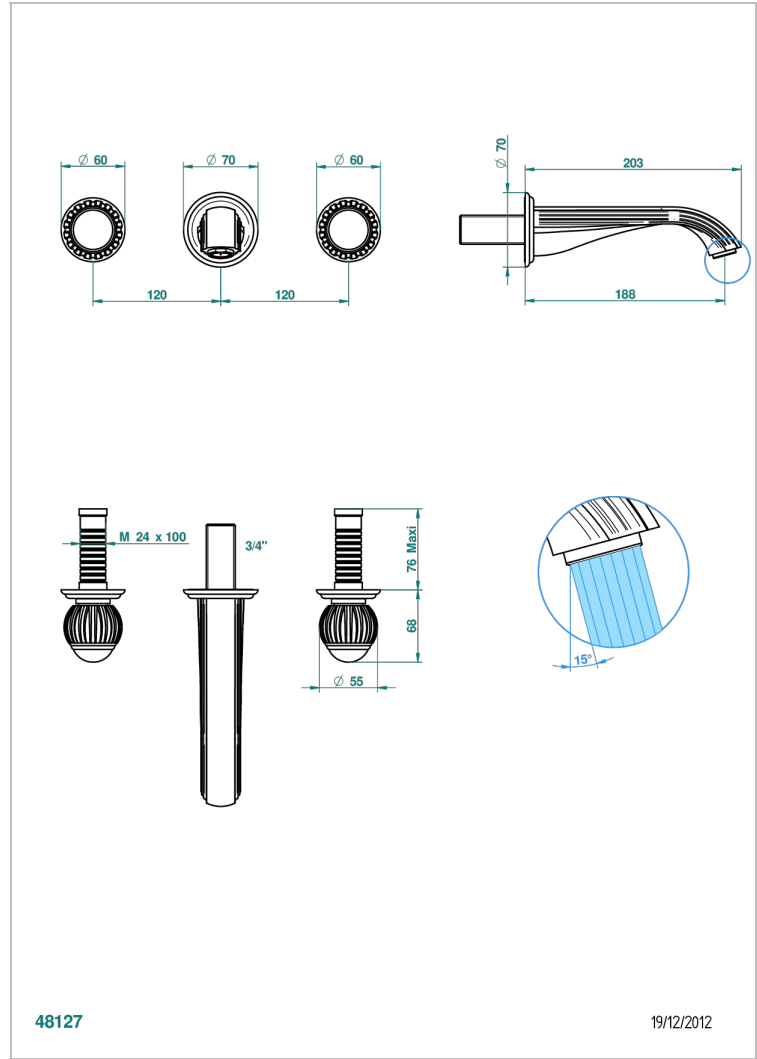

VOGUE BLACK ONYX

A8P-40GB

Trim only for wall mounted 3-hole basin mixer

THG[®]
PARIS

CHARACTERISTIC

- Vogue black onyx
- Trim only for wall mounted 3-hole basin mixer

TECHNICAL SPECS

- Recommandé : 3 bars (max. 5 bars) - Advised : 43,5 psi (max. 72 psi)
- 15 l/min à 3 bars (4 gpm at 43.5 psi)

RELATED SKU'S

- Ref. G00-40AC Rough parts for wall mounted 3 hole mixer, cross handle version
- Ref. G00-40AM Rough parts for wall mounted 3 hole mixer, lever handle version

AVAILABLE FINITIONS

Antique nickel - H28
Black ceram - D30
Blush PVD - H62
Brass color PVD - H49
Brown bronze color PVD - F33
Gold color PVD - H52

Graphite PVD - H64
Lacquered light bronze - D01
Matt Umber PVD - H67
Matt blush PVD - H60
Matt brass color PVD - H50
Matt brown bronze color PVD - F34

Matt chrome - C02
Matt gold - F07
Matt gold color PVD - H53
Matt graphite PVD - H65
Matt nickel (color finish) - C01
Matt nickel color PVD - H56

Nickel color PVD - H55
Polished chrome (color finish) - A02
Polished chrome / Polished gold (color finish) - G02
Polished gold (color finish) - F01
Polished nickel - B01
Soft gold - F30

Soft matt gold - F31
Umber PVD - H66
Varnished matt antique red copper (color finish) - H07