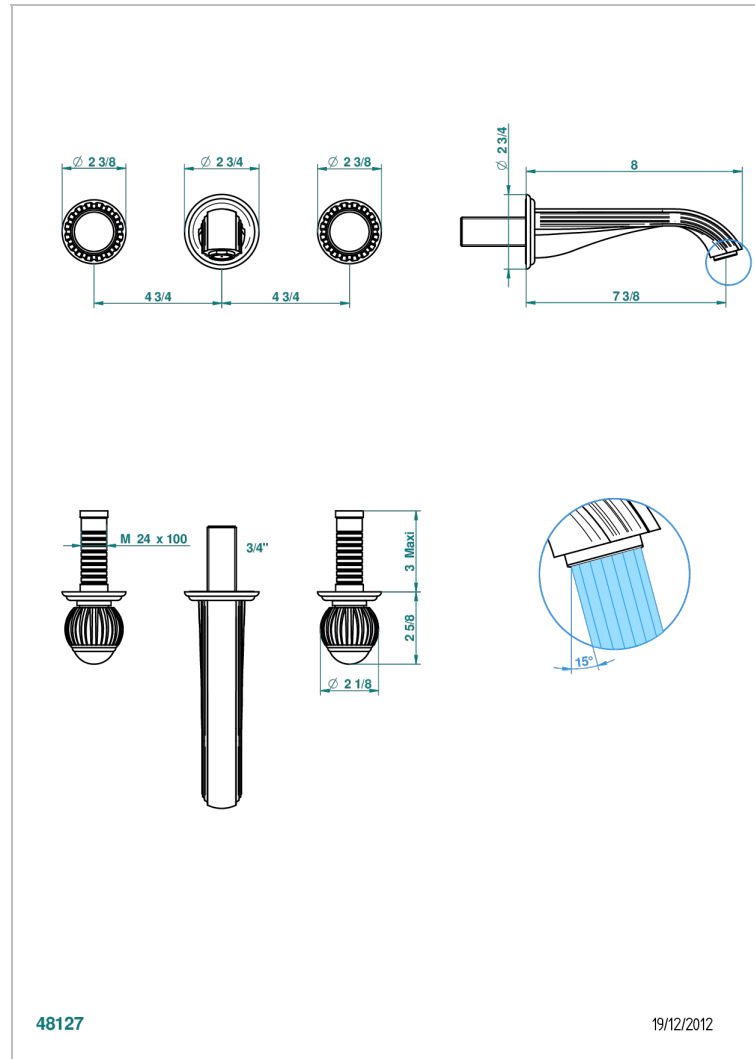

VOGUE BLACK ONYX

A8P-40GB

Trim only for wall mounted 3-hole basin mixer

THG[®]
PARIS

CHARACTERISTIC

- Vogue black onyx
- Trim only for wall mounted 3-hole basin mixer

TECHNICAL SPECS

- Recommandé : 3 bars (max. 5 bars) - Advised : 43,5 psi (max. 72 psi)
- 15 l/min à 3 bars (4 gpm at 43.5 psi)

RELATED SKU'S

- Ref. G00-40AC Rough parts for wall mounted 3 hole mixer, cross handle version
- Ref. G00-40AM Rough parts for wall mounted 3 hole mixer, lever handle version

AVAILABLE FINITIONS

Antique nickel - H28
Black ceram - D30
Blush PVD - H62
Brass color PVD - H49
Brown bronze color PVD - F33
Gold color PVD - H52

Nickel color PVD - H55
Polished chrome (color finish) - A02
Polished chrome / Polished gold (color finish) - G02
Polished gold (color finish) - F01
Polished nickel - B01
Soft gold - F30

Soft matt gold - F31
Umber PVD - H66
Varnished matt antique red copper (color finish) - H07