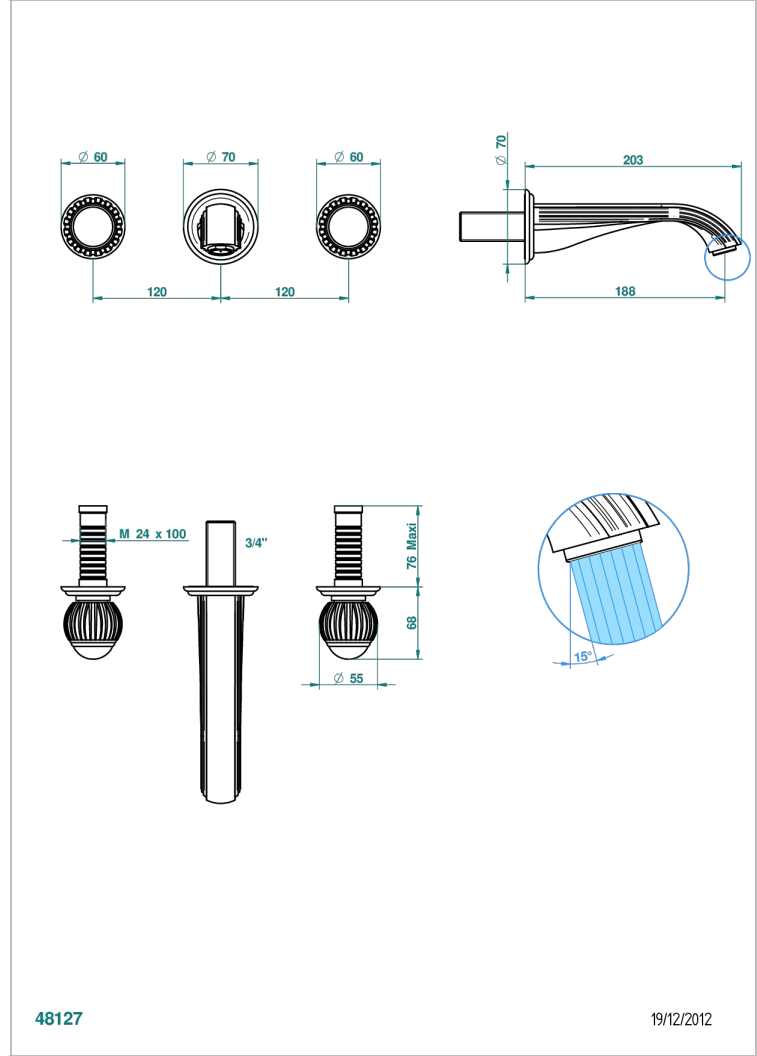

VOGUE BLACK ONYX

A8P-40GB

Trim only for wall mounted 3-hole basin mixer

THG[®]
PARIS

48127

19/12/2012

CHARACTERISTIC

- Vogue black onyx
- Trim only for wall mounted 3-hole basin mixer

TECHNICAL SPECS

- Recommandé : 3 bars (max. 5 bars) - Advised : 43,5 psi (max. 72 psi)
- 15 l/min à 3 bars (4 gpm at 43.5 psi)

RELATED SKU'S

- Ref. G00-40AC Rough parts for wall mounted 3 hole mixer, cross handle version
- Ref. G00-40AM Rough parts for wall mounted 3 hole mixer, lever handle version

AVAILABLE FINITIONS

Antique nickel - H28
Black ceram - D30
Blush PVD - H62
Brass color PVD - H49
Brown bronze color PVD - F33
Gold color PVD - H52

Graphite PVD - H64
Lacquered light bronze - D01
Matt Umber PVD - H67
Matt blush PVD - H60
Matt brass color PVD - H50
Matt brown bronze color PVD - F34