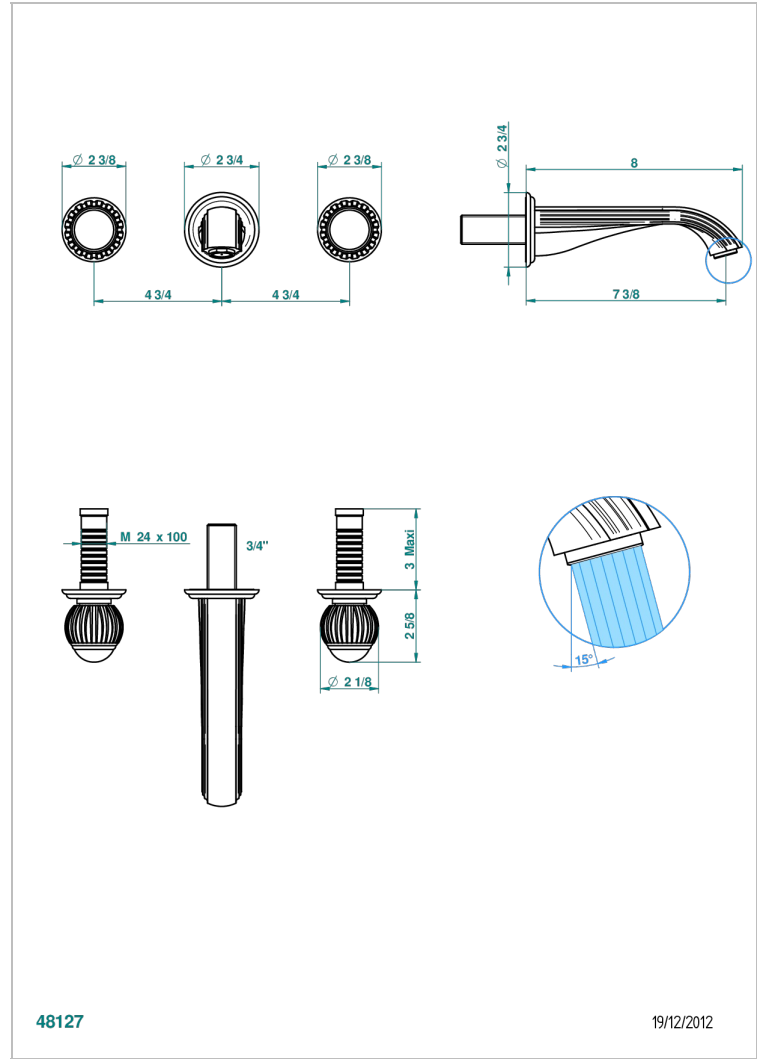

VOGUE BLACK ONYX

A8P-40GB

Trim only for wall mounted 3-hole basin mixer

THG[®]
PARIS

CHARACTERISTIC

- Vogue black onyx
- Trim only for wall mounted 3-hole basin mixer

TECHNICAL SPECS

- Recommandé : 3 bars (max. 5 bars) - Advised : 43,5 psi (max. 72 psi)
- 15 l/min à 3 bars (4 gpm at 43.5 psi)

RELATED SKU'S

- Ref. G00-40AC Rough parts for wall mounted 3 hole mixer, cross handle version
- Ref. G00-40AM Rough parts for wall mounted 3 hole mixer, lever handle version

AVAILABLE FINITIONS

Antique nickel - H28
Black ceram - D30
Blush PVD - H62
Brass color PVD - H49
Brown bronze color PVD - F33
Gold color PVD - H52

Graphite PVD - H64
Lacquered light bronze - D01
Matt Umber PVD - H67
Matt blush PVD - H60
Matt brass color PVD - H50
Matt brown bronze color PVD - F34

Matt chrome - C02
Matt gold - F07
Matt gold color PVD - H53
Matt graphite PVD - H65
Matt nickel (color finish) - C01
Matt nickel color PVD - H56

Nickel color PVD - H55
Polished chrome (color finish) - A02
Polished chrome / Polished gold (color finish) - G02
Polished gold (color finish) - F01
Polished nickel - B01
Soft gold - F30

Soft matt gold - F31
Umber PVD - H66
Varnished matt antique red copper (color finish) - H07