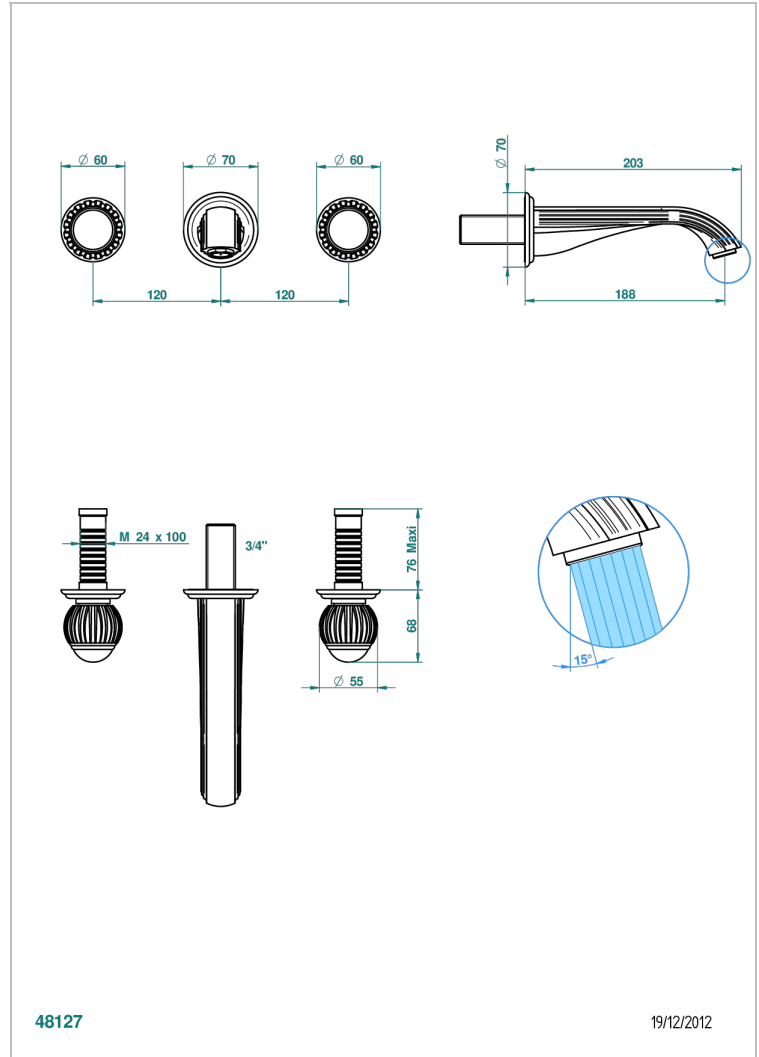

VOGUE BLACK ONYX

A8P-40GB

Trim only for wall mounted 3-hole basin mixer

THG[®]
PARIS

48127

19/12/2012

CHARACTERISTIC

- Vogue black onyx
- Trim only for wall mounted 3-hole basin mixer

TECHNICAL SPECS

- Recommandé : 3 bars (max. 5 bars) - Advised : 43,5 psi (max. 72 psi)
- 15 l/min à 3 bars (4 gpm at 43.5 psi)

RELATED SKU'S

- Ref. G00-40AC Rough parts for wall mounted 3 hole mixer, cross handle version
- Ref. G00-40AM Rough parts for wall mounted 3 hole mixer, lever handle version

AVAILABLE FINITIONS

Antique nickel - H28
Black ceram - D30
Blush PVD - H62
Brass color PVD - H49
Brown bronze color PVD - F33
Gold color PVD - H52

Graphite PVD - H64
Lacquered light bronze - D01
Matt Umber PVD - H67
Matt blush PVD - H60
Matt brass color PVD - H50
Matt brown bronze color PVD - F34