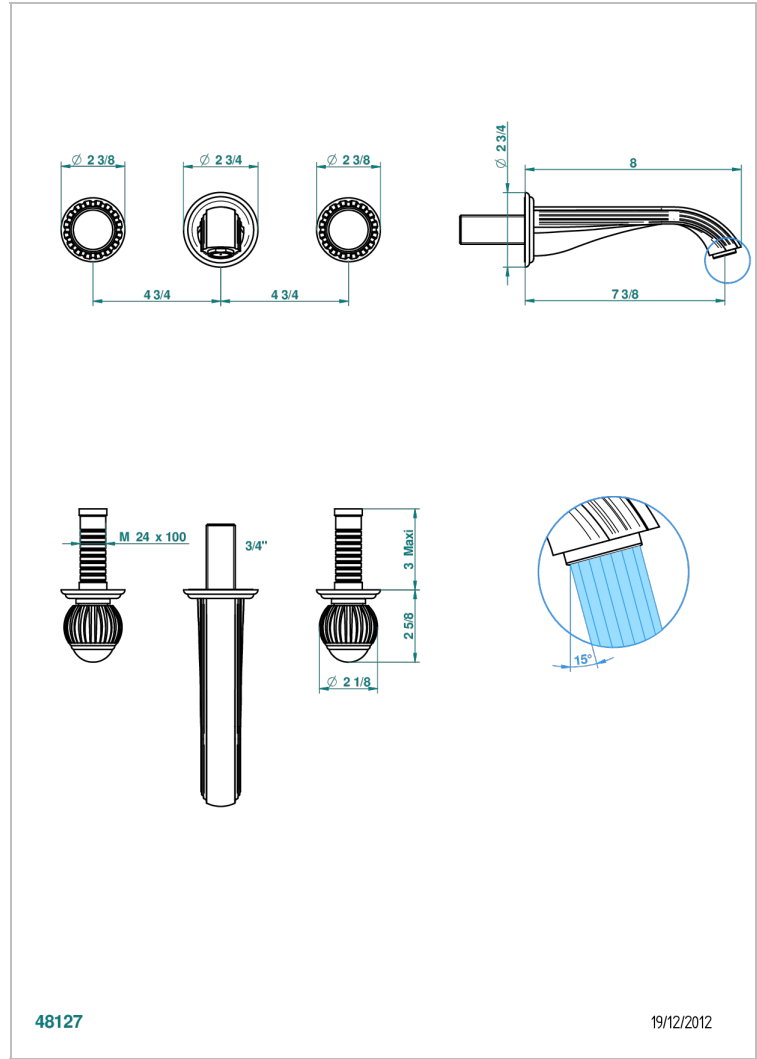

VOGUE BLACK ONYX

A8P-40GB

Trim only for wall mounted 3-hole basin mixer

THG[®]
PARIS

CHARACTERISTIC

- Vogue black onyx
- Trim only for wall mounted 3-hole basin mixer

TECHNICAL SPECS

- Recommandé : 3 bars (max. 5 bars) - Advised : 43,5 psi (max. 72 psi)
- 15 l/min à 3 bars (4 gpm at 43.5 psi)

RELATED SKU'S

- Ref. G00-40AC Rough parts for wall mounted 3 hole mixer, cross handle version
- Ref. G00-40AM Rough parts for wall mounted 3 hole mixer, lever handle version

AVAILABLE FINITIONS

Antique nickel - H28
Black ceram - D30
Blush PVD - H62
Brass color PVD - H49
Brown bronze color PVD - F33
Gold color PVD - H52

Nickel color PVD - H55
Polished chrome (color finish) - A02
Polished chrome / Polished gold (color finish) - G02
Polished gold (color finish) - F01
Polished nickel - B01
Soft gold - F30

Soft matt gold - F31
Umber PVD - H66
Varnished matt antique red copper (color finish) - H07