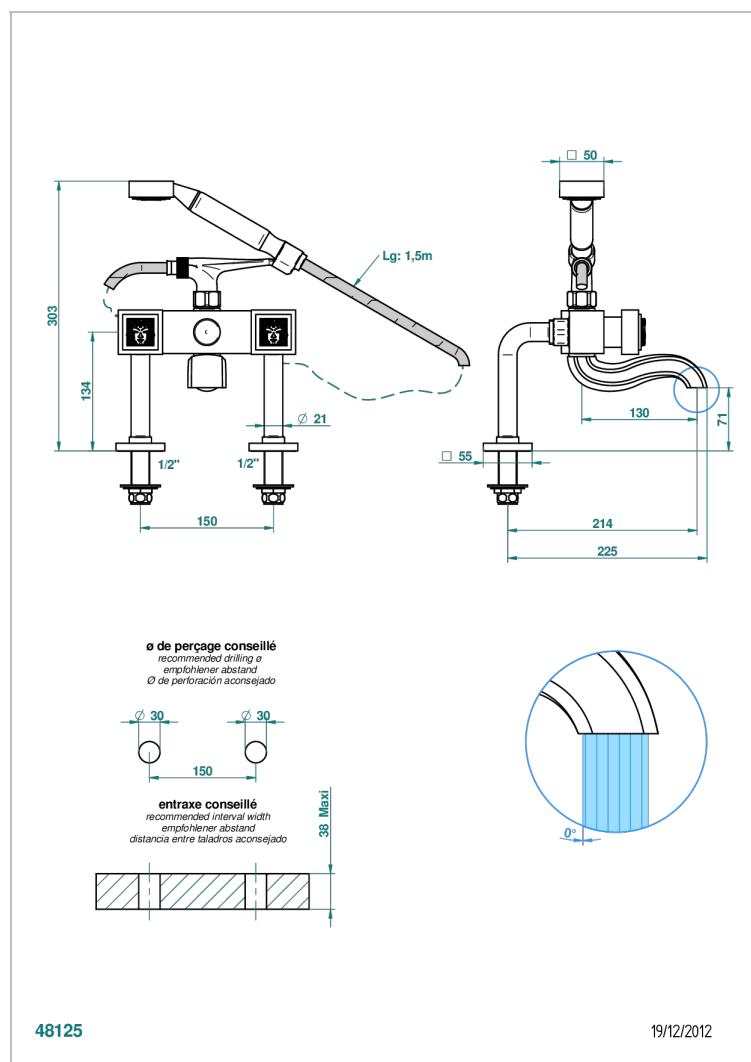

# MASQUE DE FEMME SMOOTH METAL

A2U-13G

Rim mounted 2-hole bath/telephone shower mixer, shower and hose

## CHARACTERISTIC

- ACS : 21ACCLY034

## TECHNICAL SPECS

- Recommandé : 3 bars (max. 5 bars) - Advised : 43,5 psi (max. 72 psi)
- Bec : 75 l/min à 3 bars - Douchette : 9,5 l/min à 3 bars
- Spout : 19,8 gpm at 43.5 psi - Handshower : 2.5 gpm at 43.5 psi