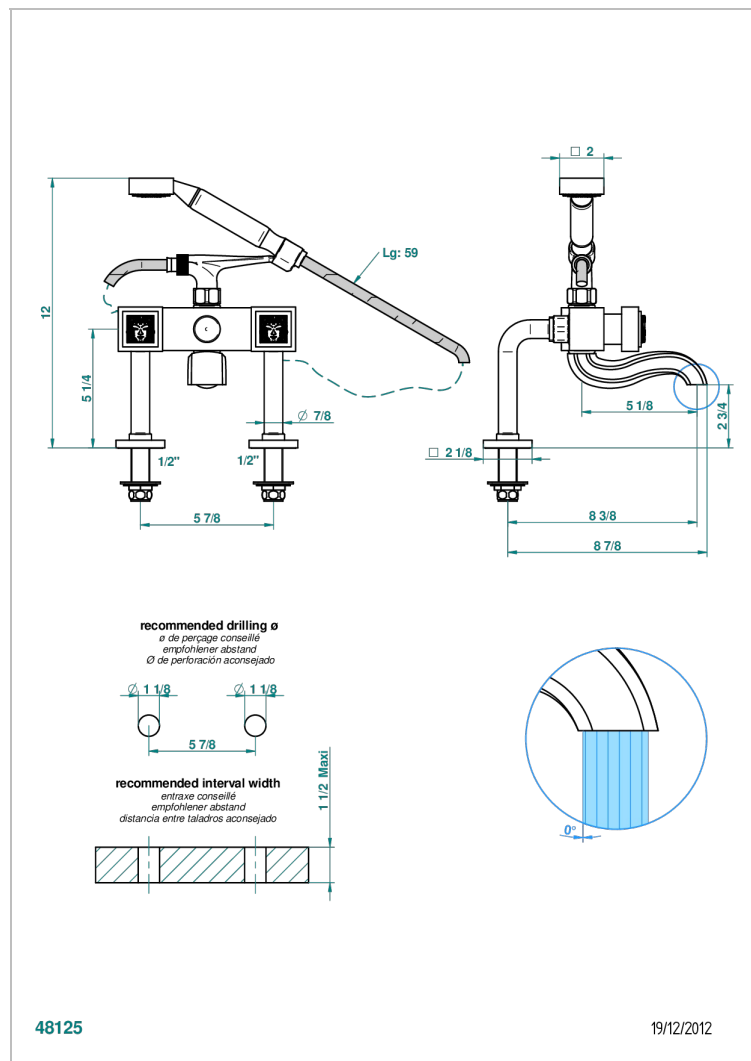

MASQUE DE FEMME SMOOTH METAL

A2U-13G

Rim mounted 2-hole bath/telephone shower mixer, shower and hose

CHARACTERISTIC

- ACS : 21ACCLY034

TECHNICAL SPECS

- Recommandé : 3 bars (max. 5 bars) - Advised : 43,5 psi (max. 72 psi)
- Bec : 75 l/min à 3 bars - Douchette : 9,5 l/min à 3 bars
- Spout : 19,8 gpm at 43.5 psi - Handshower : 2.5 gpm at 43.5 psi

STANDARDS

AVAILABLE FINITIONS

Antique nickel - H28
Black ceram - D30
Blush PVD - H62
Brass color PVD - H49
Brown bronze color PVD - F33
Gold color PVD - H52

Graphite PVD - H64
Matt Umber PVD - H67
Matt blush PVD - H60
Matt brass color PVD - H50
Matt brown bronze color PVD - F34
Matt chrome - C02