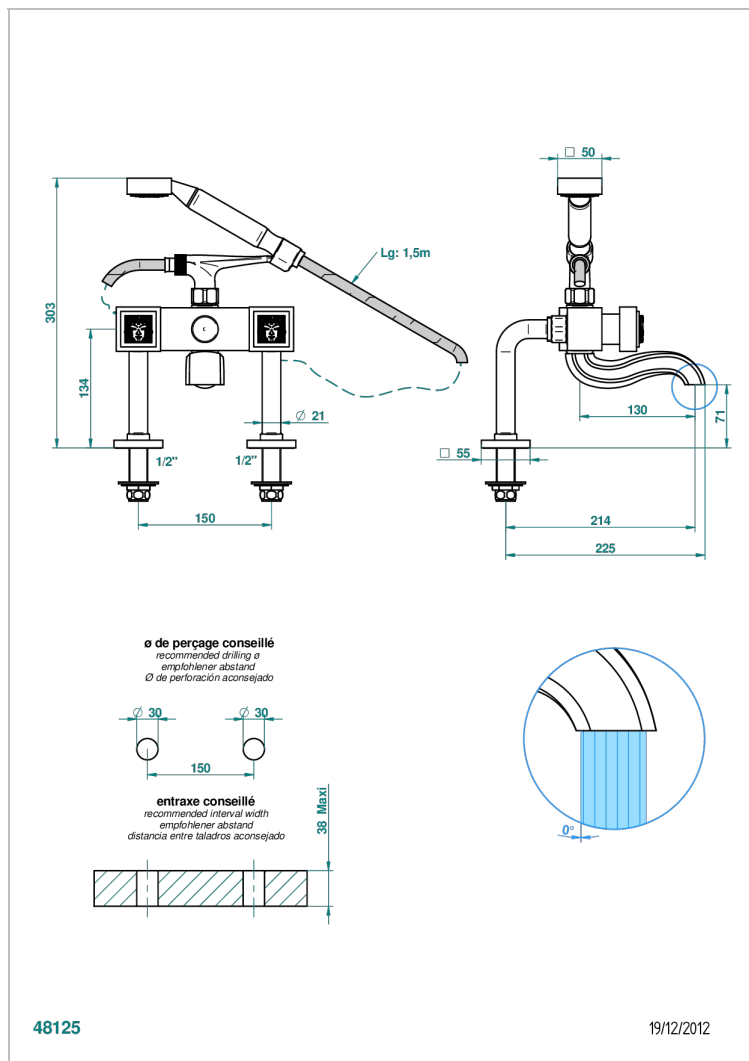

# MASQUE DE FEMME SMOOTH METAL

A2U-13G

Rim mounted 2-hole bath/telephone shower mixer, shower and hose

## CHARACTERISTIC

- ACS : 21ACCLY034

## TECHNICAL SPECS

- Recommandé : 3 bars (max. 5 bars) - Advised : 43,5 psi (max. 72 psi)
- Bec : 75 l/min à 3 bars - Douchette : 9,5 l/min à 3 bars
- Spout : 19,8 gpm at 43.5 psi - Handshower : 2.5 gpm at 43.5 psi