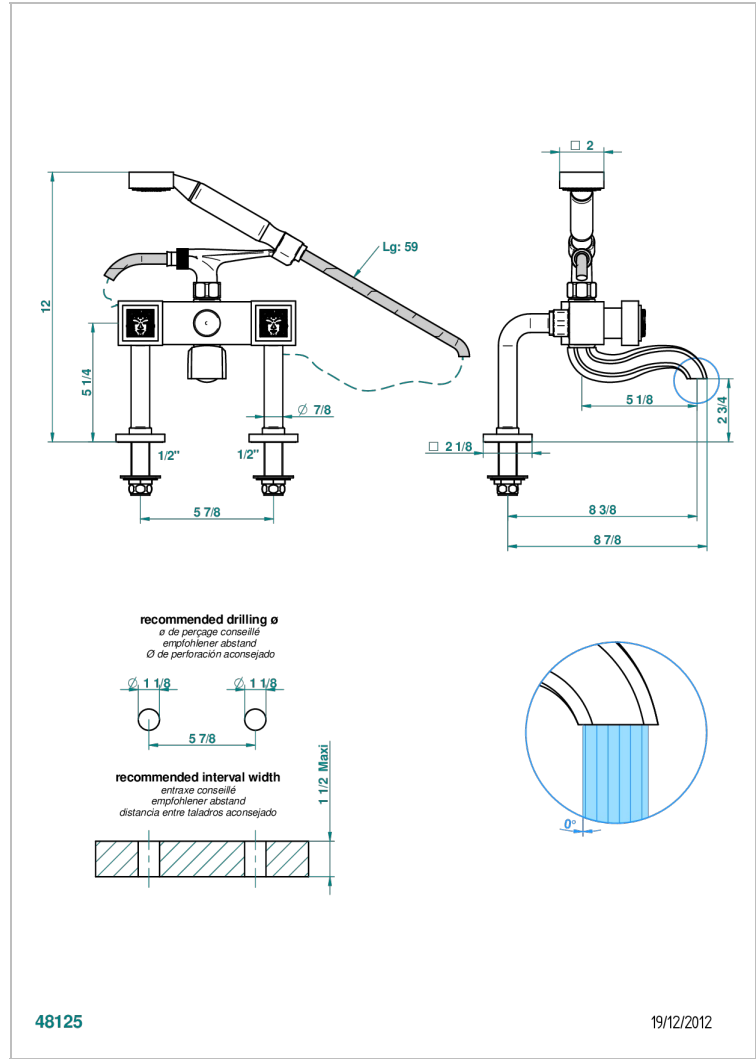

MASQUE DE FEMME SMOOTH METAL

A2U-13G

Rim mounted 2-hole bath/telephone shower mixer, shower and hose

CHARACTERISTIC

- ACS : 21ACCLY034

TECHNICAL SPECS

- Recommandé : 3 bars (max. 5 bars) - Advised : 43,5 psi (max. 72 psi)
- Bec : 75 l/min à 3 bars - Douchette : 9,5 l/min à 3 bars
- Spout : 19,8 gpm at 43.5 psi - Handshower : 2.5 gpm at 43.5 psi

STANDARDS

AVAILABLE FINITIONS

Antique nickel - H28
Black ceram - D30
Blush PVD - H62
Brass color PVD - H49
Brown bronze color PVD - F33
Gold color PVD - H52

Graphite PVD - H64
Matt Umber PVD - H67
Matt blush PVD - H60
Matt brass color PVD - H50
Matt brown bronze color PVD - F34
Matt chrome - C02