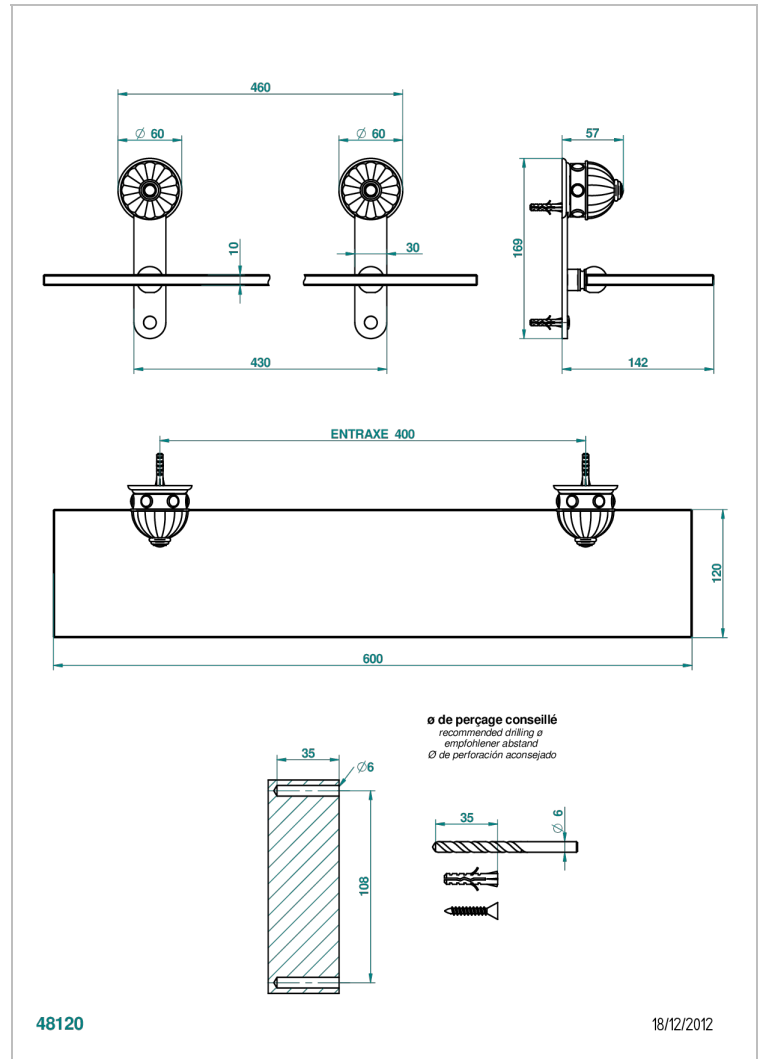

CHEVERNY LAPIS LAZULI

A1T-564

Glass shelf with brackets

THG[®]
PARIS

CHARACTERISTIC

- Cheverny Lapis Lazuli
- Glass shelf with brackets

AVAILABLE FINITIONS

Black ceram - D30
Blush PVD - H62
Brass color PVD - H49
Brown bronze color PVD - F33
Chrome polished - A02
Chrome polished / gold polished - G02