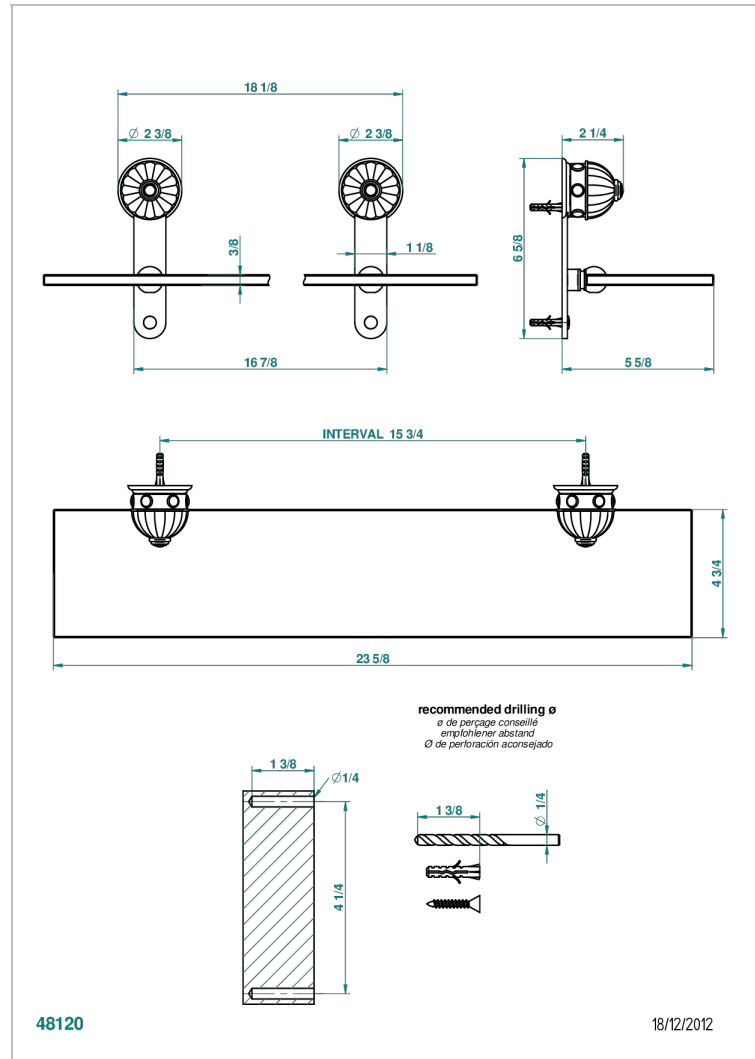

CHEVERNY LAPIS LAZULI

A1T-564

Glass shelf with brackets

CHARACTERISTIC

- Cheverny Lapis Lazuli
- Glass shelf with brackets

AVAILABLE FINITIONS

Black ceram - D30
 Blush PVD - H62
 Brass color PVD - H49
 Brown bronze color PVD - F33
 Chrome polished - A02
 Chrome polished / gold polished - G02