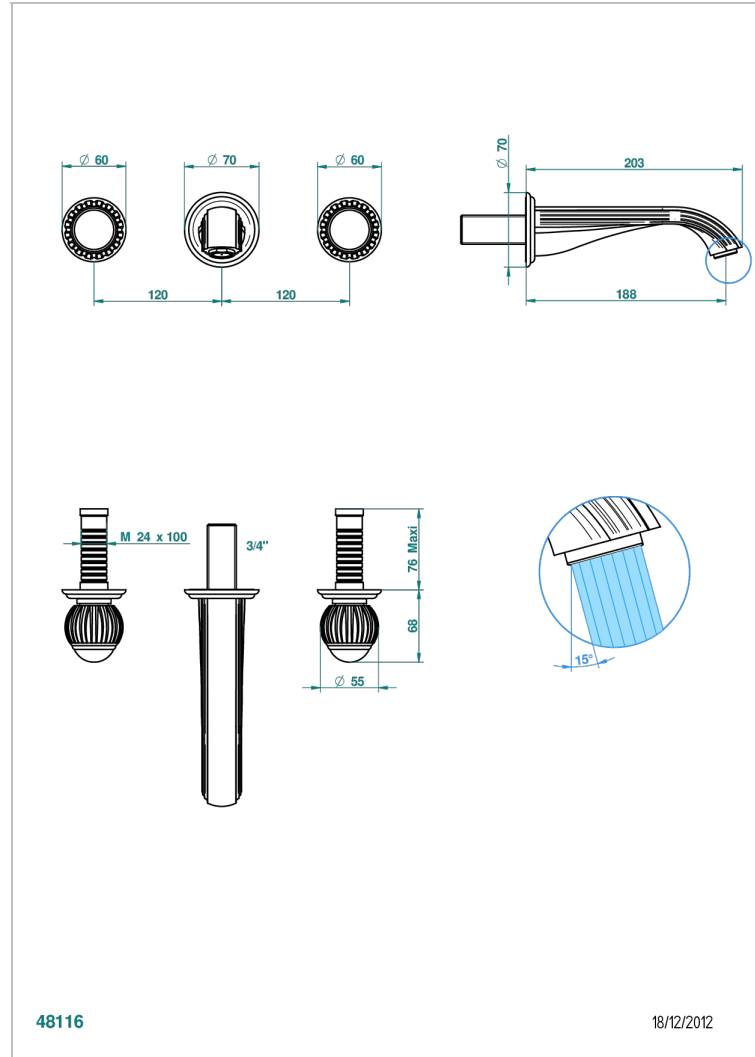

# VOGUE RED JASPER

A8N-41GB

Trim for wall mounted 3-hole bath set only

THG<sup>®</sup>  
PARIS

## CHARACTERISTIC

- Vogue red Jasper
- Trim for wall mounted 3-hole bath set only

## TECHNICAL SPECS

- Recommandé : 3 bars (max. 5 bars) - Advised : 43,5 psi (max. 72 psi)
- Bec : 35 l/min à 3 bars
- Spout : 9.26 gpm at 43.5 psi

## RELATED SKU'S

- Ref. G00-40AM/US Rough parts for wall set (one counter clockwise and one clockwise cartridges)