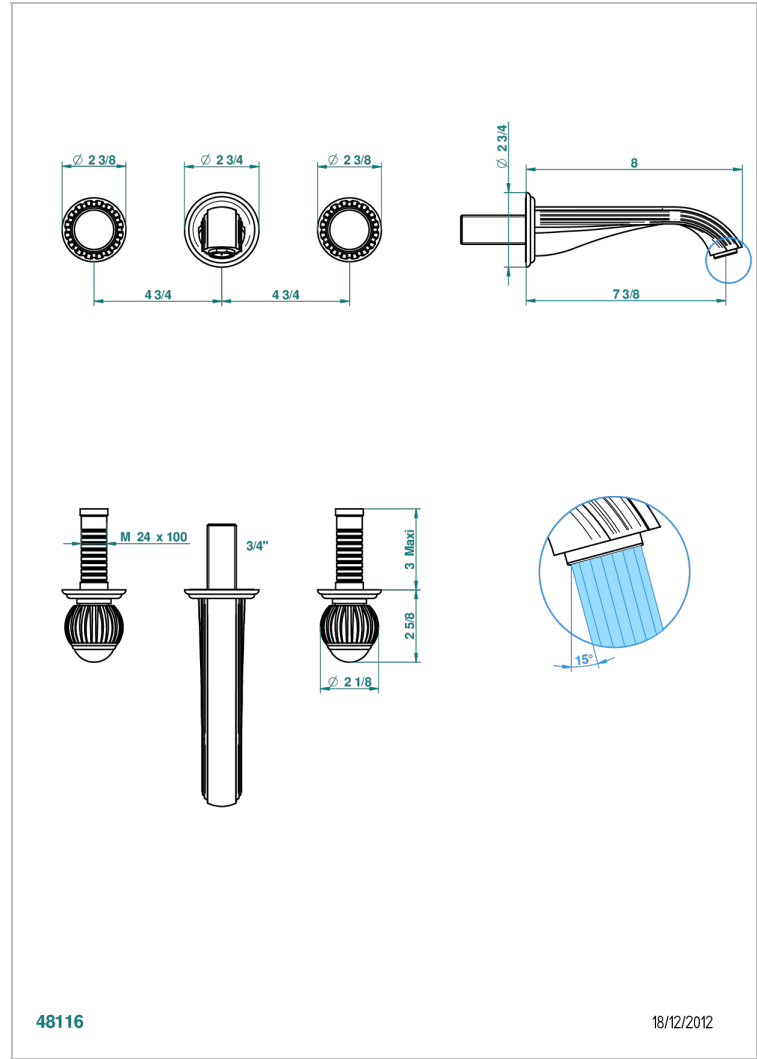

VOGUE RED JASPER

A8N-41GB

Trim for wall mounted 3-hole bath set only

48116

18/12/2012

CHARACTERISTIC

- Vogue red Jasper
- Trim for wall mounted 3-hole bath set only

TECHNICAL SPECS

- Recommandé : 3 bars (max. 5 bars) - Advised : 43,5 psi (max. 72 psi)
- Bec : 35 l/min à 3 bars
- Spout : 9.26 gpm at 43.5 psi

RELATED SKU'S

- Ref. G00-40AM/US Rough parts for wall set (one counter clockwise and one clockwise cartridges)

AVAILABLE FINITIONS

Black ceram - D30
Blush PVD - H62
Brass color PVD - H49
Brown bronze color PVD - F33
Chrome polished - A02
Chrome polished / gold polished - G02

Copper antique matt, coated - H07
Gold color PVD - H52
Gold mat - F07
Gold polished - F01
Graphite PVD - H64
Light coated bronze - D01