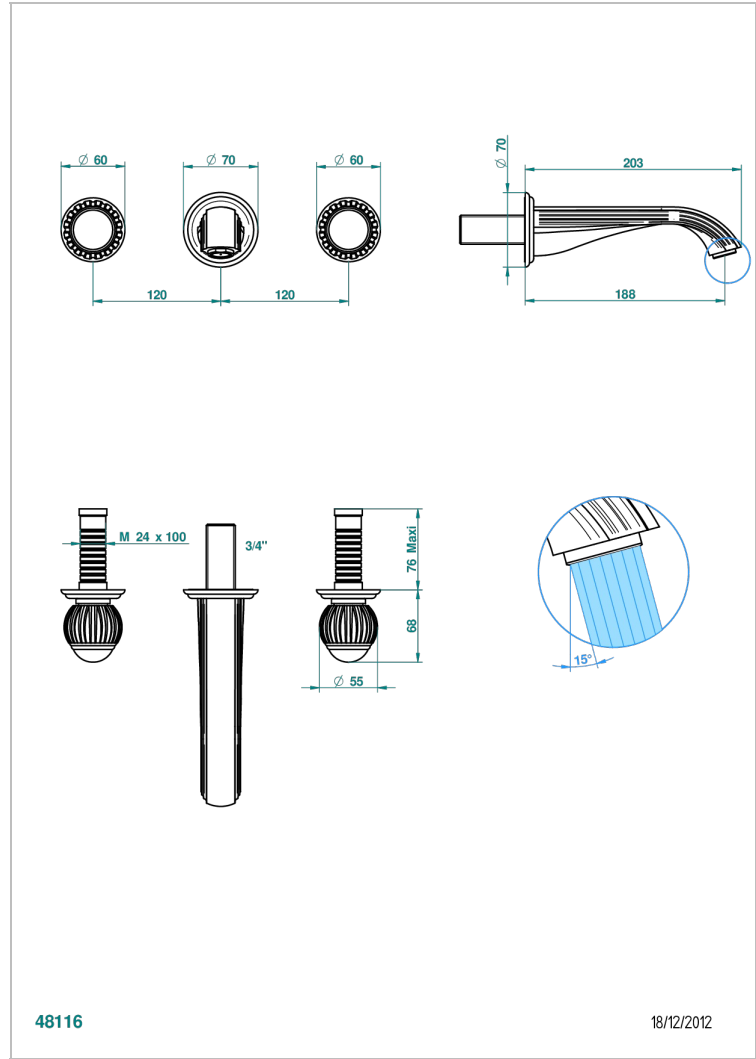

VOGUE RED JASPER

A8N-41GB

Trim only for wall mounted 3-hole bath mixer

THG[®]
PARIS

CHARACTERISTIC

- Vogue red Jasper
- Trim only for wall mounted 3-hole bath mixer

TECHNICAL SPECS

- Recommandé : 3 bars (max. 5 bars) - Advised : 43,5 psi (max. 72 psi)
- Bec : 35 l/min à 3 bars
- Spout : 9.26 gpm at 43.5 psi

RELATED SKU'S

- Ref. G00-40AC Rough parts for wall mounted 3 hole mixer, cross handle version
- Ref. G00-40AM Rough parts for wall mounted 3 hole mixer, lever handle version

AVAILABLE FINITIONS

Antique nickel - H28
Black ceram - D30
Blush PVD - H62
Brass color PVD - H49
Brown bronze color PVD - F33
Gold color PVD - H52

Nickel color PVD - H55
Polished chrome (color finish) - A02
Polished chrome / Polished gold (color finish) - G02
Polished gold (color finish) - F01
Polished nickel - B01
Soft gold - F30

Soft matt gold - F31
Umber PVD - H66
Varnished matt antique red copper (color finish) - H07