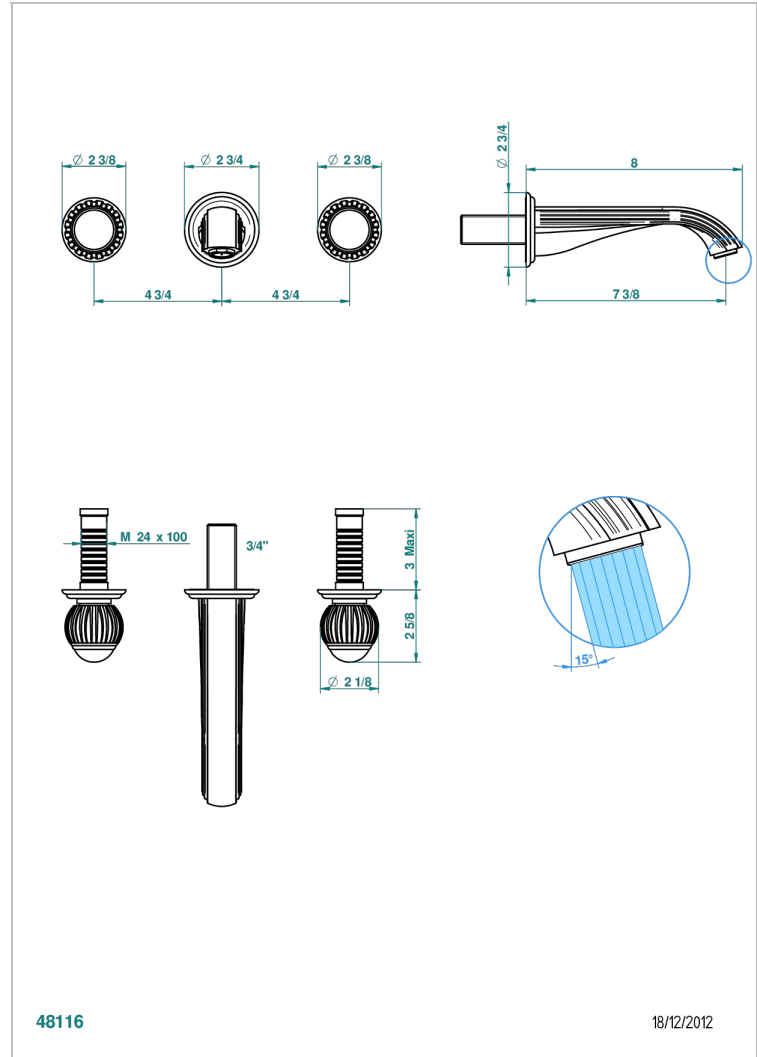

# VOGUE RED JASPER

A8N-41GB

Trim only for wall mounted 3-hole bath mixer

THG<sup>®</sup>  
PARIS

48116

18/12/2012

## CHARACTERISTIC

- Vogue red Jasper
- Trim only for wall mounted 3-hole bath mixer

## TECHNICAL SPECS

- Recommandé : 3 bars (max. 5 bars) - Advised : 43,5 psi (max. 72 psi)
- Bec : 35 l/min à 3 bars
- Spout : 9.26 gpm at 43.5 psi

## RELATED SKU'S

- Ref. G00-40AC Rough parts for wall mounted 3 hole mixer, cross handle version
- Ref. G00-40AM Rough parts for wall mounted 3 hole mixer, lever handle version