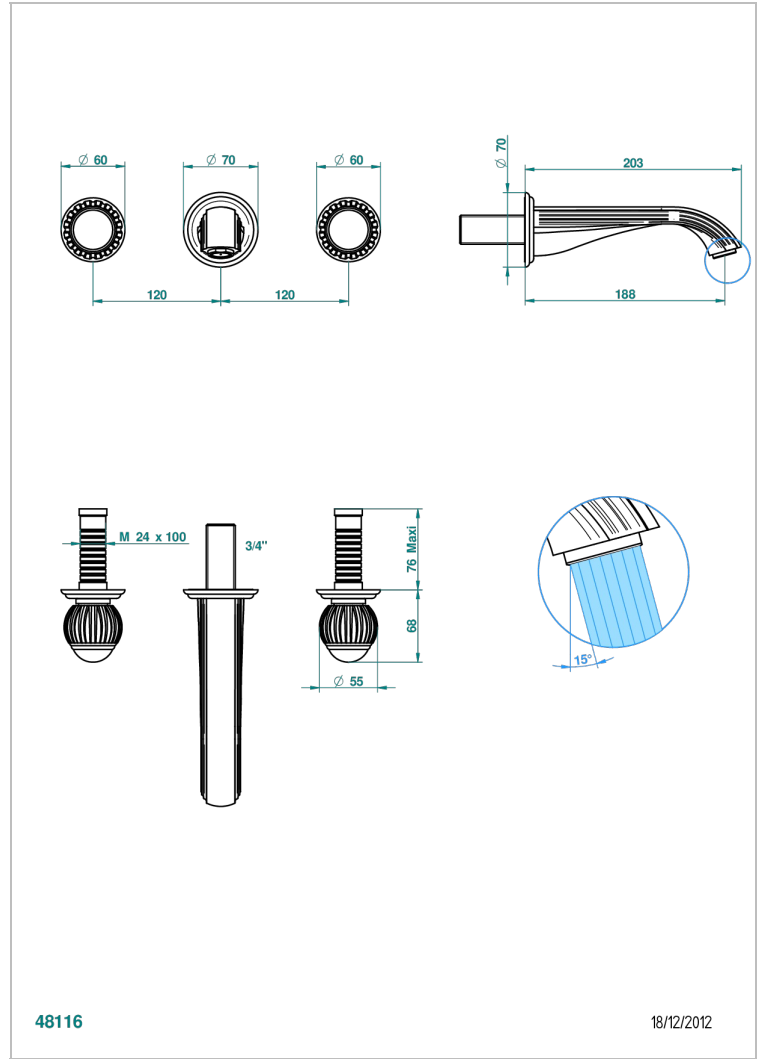

# VOGUE RED JASPER

A8N-41GB

Trim only for wall mounted 3-hole bath mixer

THG<sup>®</sup>  
PARIS

48116

18/12/2012

## CHARACTERISTIC

- Vogue red Jasper
- Trim only for wall mounted 3-hole bath mixer

## TECHNICAL SPECS

- Recommandé : 3 bars (max. 5 bars) - Advised : 43,5 psi (max. 72 psi)
- Bec : 35 l/min à 3 bars
- Spout : 9.26 gpm at 43.5 psi

## RELATED SKU'S

- Ref. G00-40AC Rough parts for wall mounted 3 hole mixer, cross handle version
- Ref. G00-40AM Rough parts for wall mounted 3 hole mixer, lever handle version