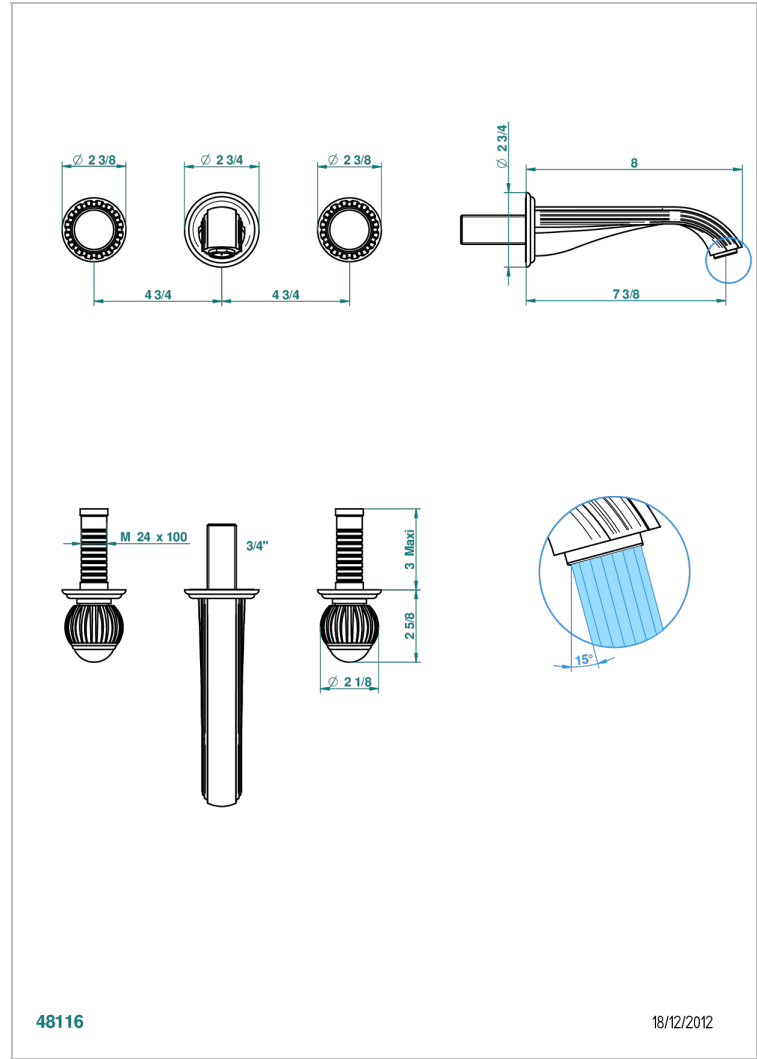

VOGUE RED JASPER

A8N-41GB

Trim only for wall mounted 3-hole bath mixer

THG[®]
PARIS

CHARACTERISTIC

- Vogue red Jasper
- Trim only for wall mounted 3-hole bath mixer

TECHNICAL SPECS

- Recommandé : 3 bars (max. 5 bars) - Advised : 43,5 psi (max. 72 psi)
- Bec : 35 l/min à 3 bars
- Spout : 9.26 gpm at 43.5 psi

RELATED SKU'S

- Ref. G00-40AC Rough parts for wall mounted 3 hole mixer, cross handle version
- Ref. G00-40AM Rough parts for wall mounted 3 hole mixer, lever handle version

AVAILABLE FINITIONS

Antique nickel - H28
Black ceram - D30
Blush PVD - H62
Brass color PVD - H49
Brown bronze color PVD - F33
Gold color PVD - H52

Graphite PVD - H64
Lacquered light bronze - D01
Matt Umber PVD - H67
Matt blush PVD - H60
Matt brass color PVD - H50
Matt brown bronze color PVD - F34

Matt chrome - C02
Matt gold - F07
Matt gold color PVD - H53
Matt graphite PVD - H65
Matt nickel (color finish) - C01
Matt nickel color PVD - H56

Nickel color PVD - H55
Polished chrome (color finish) - A02
Polished chrome / Polished gold (color finish) - G02
Polished gold (color finish) - F01
Polished nickel - B01
Soft gold - F30

Soft matt gold - F31
Umber PVD - H66
Varnished matt antique red copper (color finish) - H07