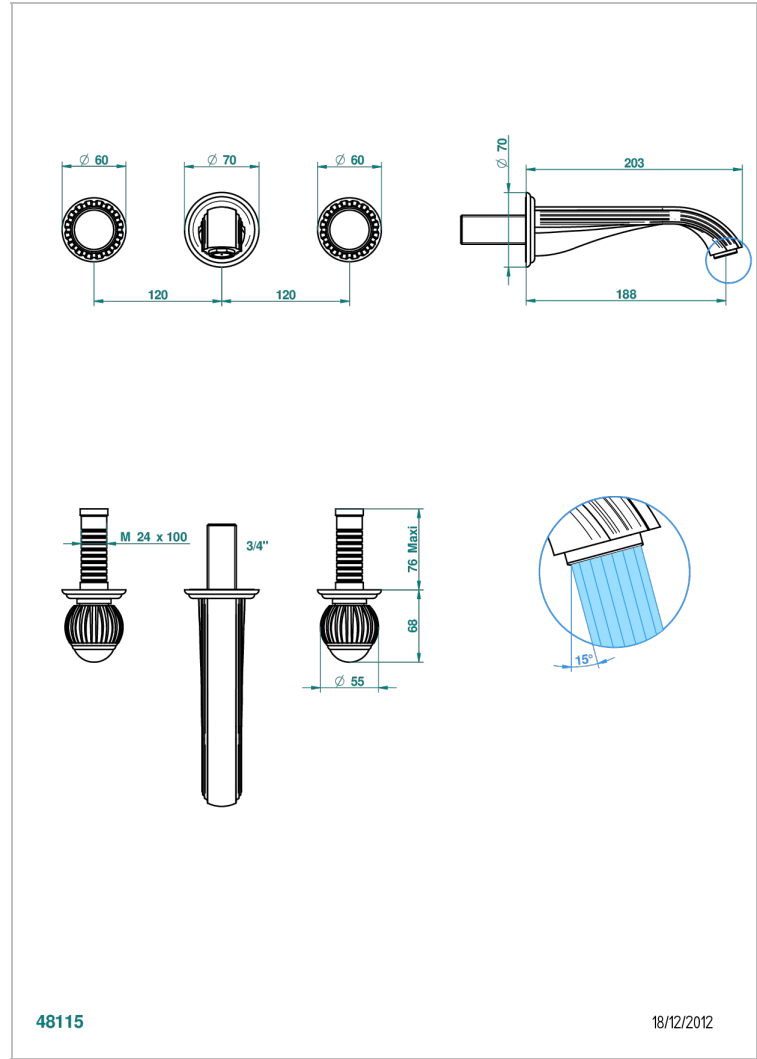

# VOGUE RED JASPER

A8N-40GBUS

Trim for wall mounted 3-hole lavatory set only

THG<sup>®</sup>  
PARIS

48115

18/12/2012

## CHARACTERISTIC

- Vogue red Jasper
- Trim for wall mounted 3-hole lavatory set only

## RELATED SKU'S

- Ref. G00-40AM/US Rough parts for wall set (one counter clockwise and one clockwise cartridges)