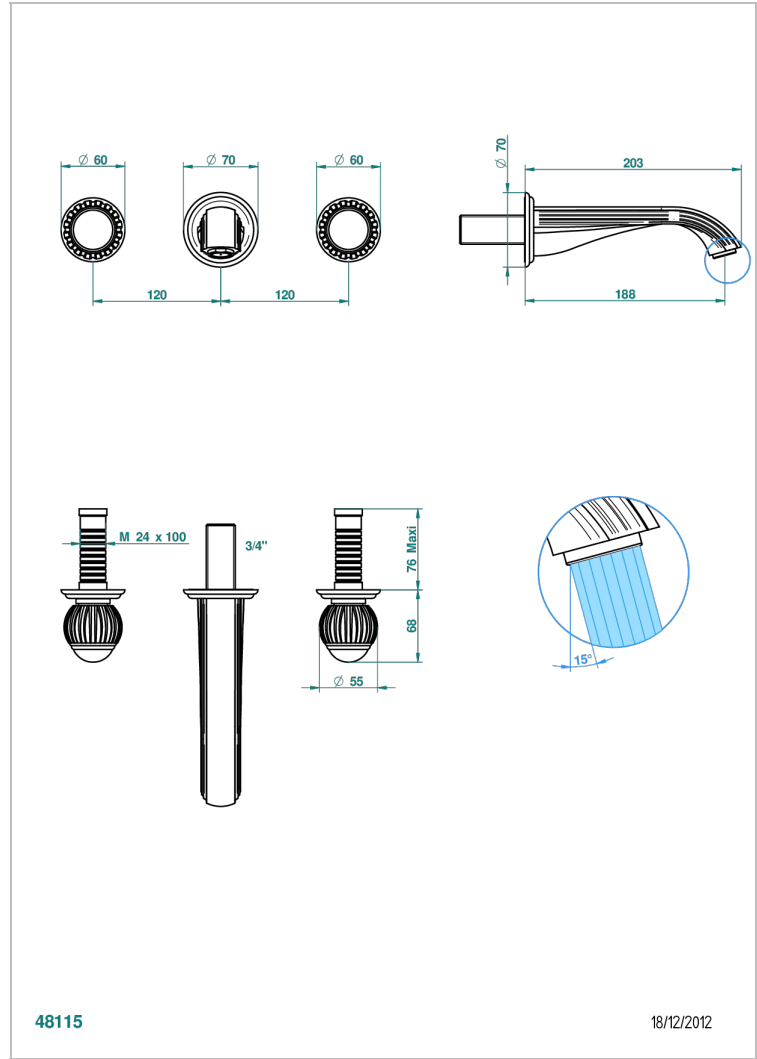

# VOGUE RED JASPER

A8N-40GB

Trim only for wall mounted 3-hole basin mixer

THG<sup>®</sup>  
PARIS

## CHARACTERISTIC

- Vogue red Jasper
- Trim only for wall mounted 3-hole basin mixer

## RELATED SKU'S

- Ref. G00-40AC Rough parts for wall mounted 3 hole mixer, cross handle version
- Ref. G00-40AM Rough parts for wall mounted 3 hole mixer, lever handle version

## AVAILABLE FINITIONS

Antique nickel - H28  
Black ceram - D30  
Blush PVD - H62  
Brass color PVD - H49  
Brown bronze color PVD - F33  
Gold color PVD - H52

Graphite PVD - H64  
Lacquered light bronze - D01  
Matt Umber PVD - H67  
Matt blush PVD - H60  
Matt brass color PVD - H50  
Matt brown bronze color PVD - F34