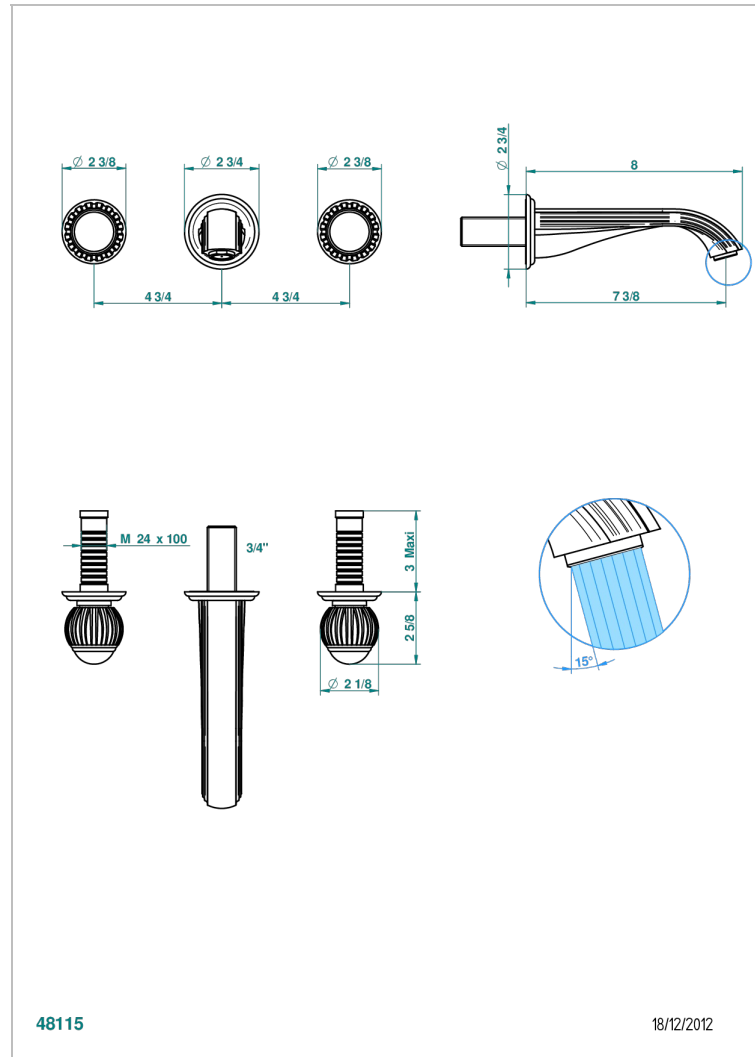

VOGUE RED JASPER

A8N-40GB

Trim only for wall mounted 3-hole basin mixer

THG[®]
PARIS

CHARACTERISTIC

- Vogue red Jasper
- Trim only for wall mounted 3-hole basin mixer

TECHNICAL SPECS

- Recommandé : 3 bars (max. 5 bars) - Advised : 43,5 psi (max. 72 psi)
- 15 l/min à 3 bars (4 gpm at 43.5 psi)

RELATED SKU'S

- Ref. G00-40AC Rough parts for wall mounted 3 hole mixer, cross handle version
- Ref. G00-40AM Rough parts for wall mounted 3 hole mixer, lever handle version

AVAILABLE FINITIONS

Antique nickel - H28
Black ceram - D30
Blush PVD - H62
Brass color PVD - H49
Brown bronze color PVD - F33
Gold color PVD - H52

Nickel color PVD - H55
Polished chrome (color finish) - A02
Polished chrome / Polished gold (color finish) - G02
Polished gold (color finish) - F01
Polished nickel - B01
Soft gold - F30

Soft matt gold - F31
Umber PVD - H66
Varnished matt antique red copper (color finish) - H07