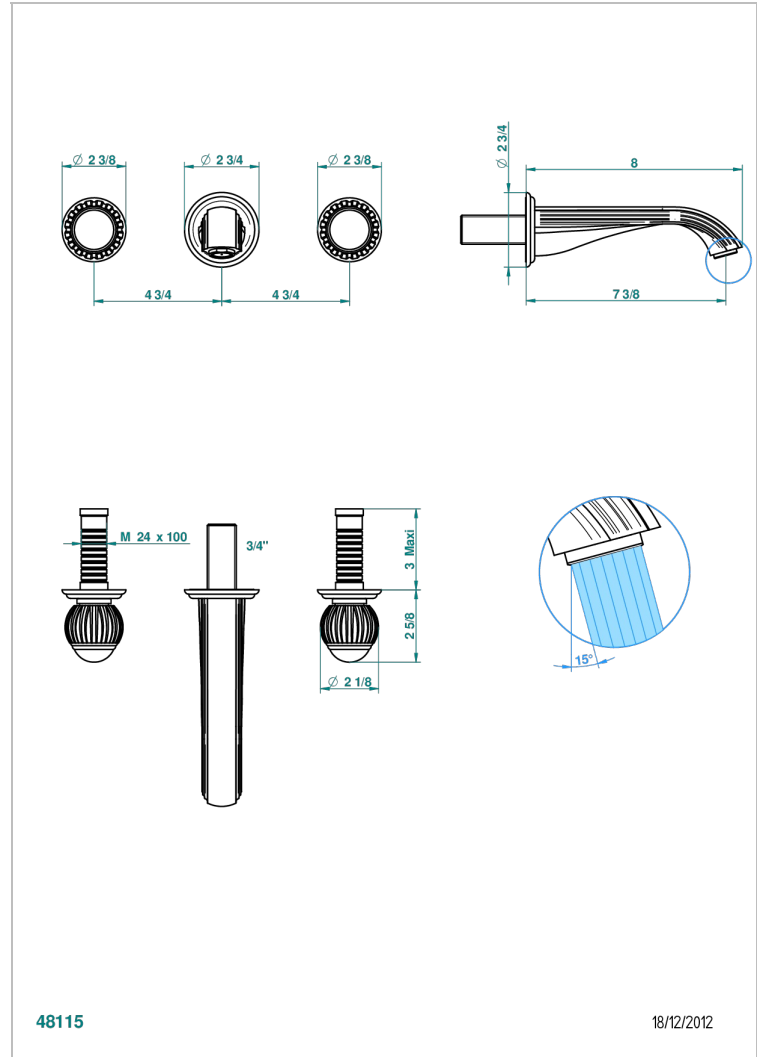

VOGUE RED JASPER

A8N-40GB

Trim only for wall mounted 3-hole basin mixer

THG[®]
PARIS

CHARACTERISTIC

- Vogue red Jasper
- Trim only for wall mounted 3-hole basin mixer

TECHNICAL SPECS

- Recommandé : 3 bars (max. 5 bars) - Advised : 43,5 psi (max. 72 psi)
- 15 l/min à 3 bars (4 gpm at 43.5 psi)

RELATED SKU'S

- Ref. G00-40AC Rough parts for wall mounted 3 hole mixer, cross handle version
- Ref. G00-40AM Rough parts for wall mounted 3 hole mixer, lever handle version

AVAILABLE FINITIONS

Antique nickel - H28
Black ceram - D30
Blush PVD - H62
Brass color PVD - H49
Brown bronze color PVD - F33
Gold color PVD - H52

Nickel color PVD - H55
Polished chrome (color finish) - A02
Polished chrome / Polished gold (color finish) - G02
Polished gold (color finish) - F01
Polished nickel - B01
Soft gold - F30

Soft matt gold - F31
Umber PVD - H66
Varnished matt antique red copper (color finish) - H07