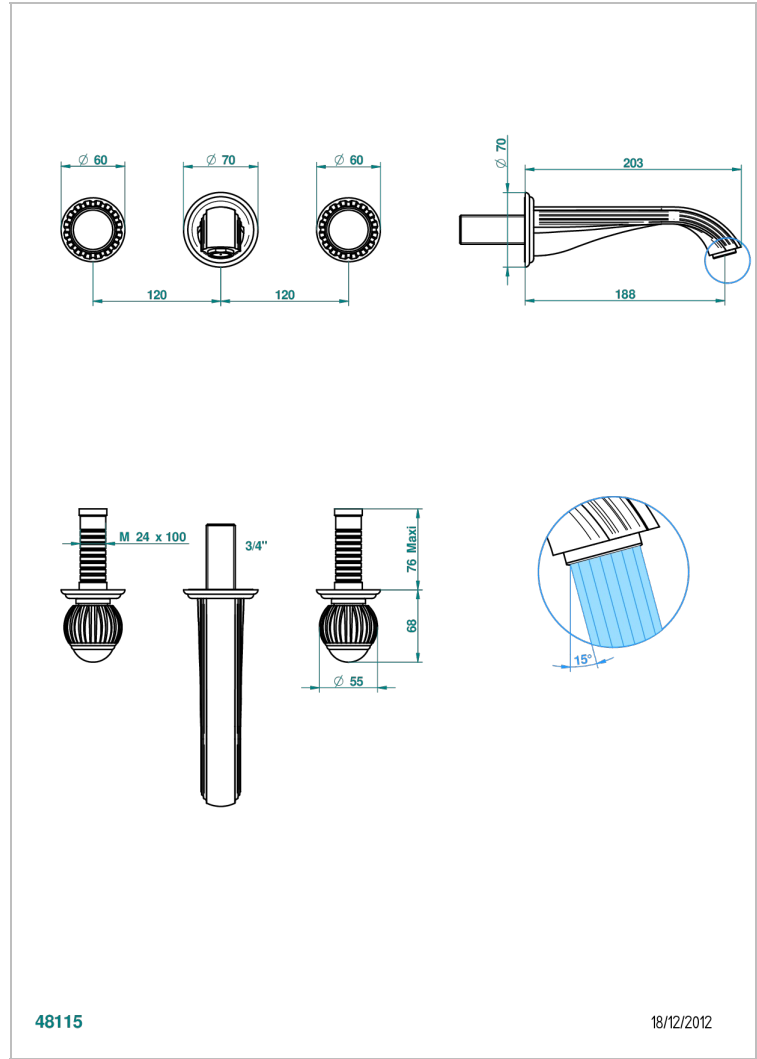

VOGUE RED JASPER

A8N-40GB

Trim only for wall mounted 3-hole basin mixer

THG[®]
PARIS

48115

18/12/2012

CHARACTERISTIC

- Vogue red Jasper
- Trim only for wall mounted 3-hole basin mixer

TECHNICAL SPECS

- Recommandé : 3 bars (max. 5 bars) - Advised : 43,5 psi (max. 72 psi)
- 15 l/min à 3 bars (4 gpm at 43.5 psi)

RELATED SKU'S

- Ref. G00-40AC Rough parts for wall mounted 3 hole mixer, cross handle version
- Ref. G00-40AM Rough parts for wall mounted 3 hole mixer, lever handle version

AVAILABLE FINITIONS

Antique nickel - H28
Black ceram - D30
Blush PVD - H62
Brass color PVD - H49
Brown bronze color PVD - F33
Gold color PVD - H52

Graphite PVD - H64
Lacquered light bronze - D01
Matt Umber PVD - H67
Matt blush PVD - H60
Matt brass color PVD - H50
Matt brown bronze color PVD - F34