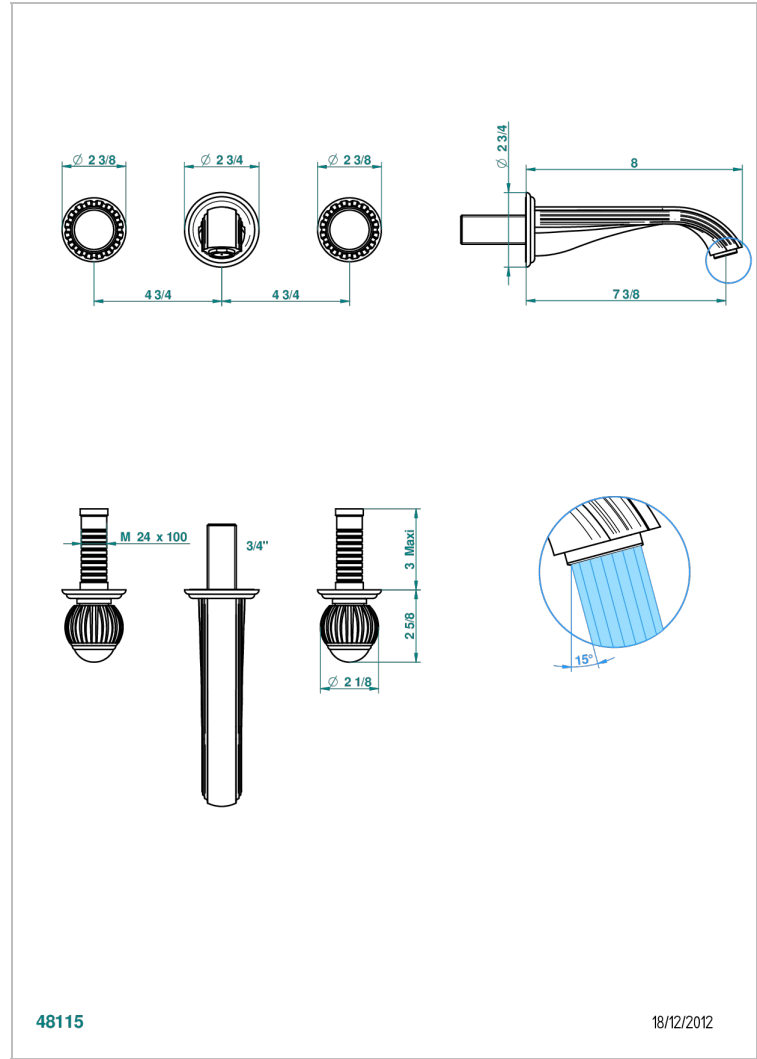

# VOGUE RED JASPER

A8N-40GB

Trim only for wall mounted 3-hole basin mixer

THG<sup>®</sup>  
PARIS

## CHARACTERISTIC

- Vogue red Jasper
- Trim only for wall mounted 3-hole basin mixer

## RELATED SKU'S

- Ref. G00-40AC Rough parts for wall mounted 3 hole mixer, cross handle version
- Ref. G00-40AM Rough parts for wall mounted 3 hole mixer, lever handle version

## AVAILABLE FINITIONS

Antique nickel - H28  
Black ceram - D30  
Blush PVD - H62  
Brass color PVD - H49  
Brown bronze color PVD - F33  
Gold color PVD - H52

Graphite PVD - H64  
Lacquered light bronze - D01  
Matt Umber PVD - H67  
Matt blush PVD - H60  
Matt brass color PVD - H50  
Matt brown bronze color PVD - F34