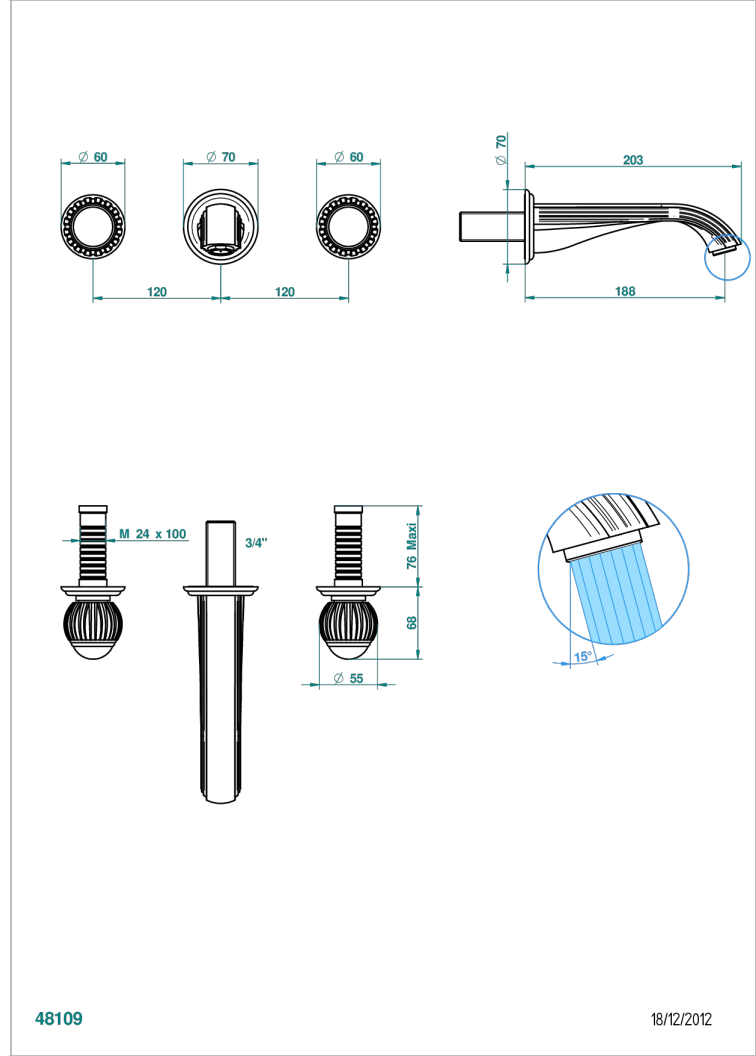

VOGUE MALACHITE

A8M-41GB

Trim for wall mounted 3-hole bath set only

48109

18/12/2012

CHARACTERISTIC

- Vogue Malachite
- Trim for wall mounted 3-hole bath set only

TECHNICAL SPECS

- Recommandé : 3 bars (max. 5 bars) - Advised : 43,5 psi (max. 72 psi)
- Bec : 35 l/min à 3 bars
- Spout : 9.26 gpm at 43.5 psi

RELATED SKU'S

- Ref. G00-40AM/US Rough parts for wall set (one counter clockwise and one clockwise cartridges)

AVAILABLE FINITIONS

Black ceram - D30
Blush PVD - H62
Brass color PVD - H49
Brown bronze color PVD - F33
Chrome polished - A02
Chrome polished / gold polished - G02

Copper antique matt, coated - H07
Gold color PVD - H52
Gold mat - F07
Gold polished - F01
Graphite PVD - H64
Light coated bronze - D01