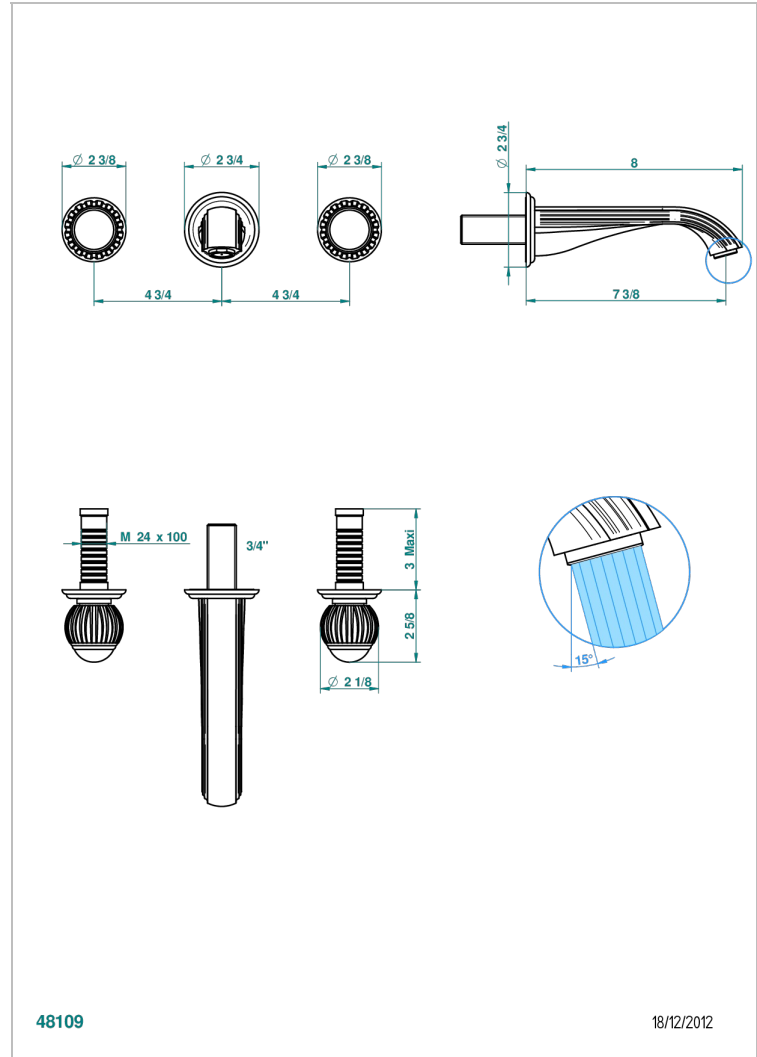

VOGUE MALACHITE

A8M-41GB

Trim for wall mounted 3-hole bath set only

48109

18/12/2012

CHARACTERISTIC

- Vogue Malachite
- Trim for wall mounted 3-hole bath set only

TECHNICAL SPECS

- Recommandé : 3 bars (max. 5 bars) - Advised : 43,5 psi (max. 72 psi)
- Bec : 35 l/min à 3 bars
- Spout : 9.26 gpm at 43.5 psi

RELATED SKU'S

- Ref. G00-40AM/US Rough parts for wall set (one counter clockwise and one clockwise cartridges)