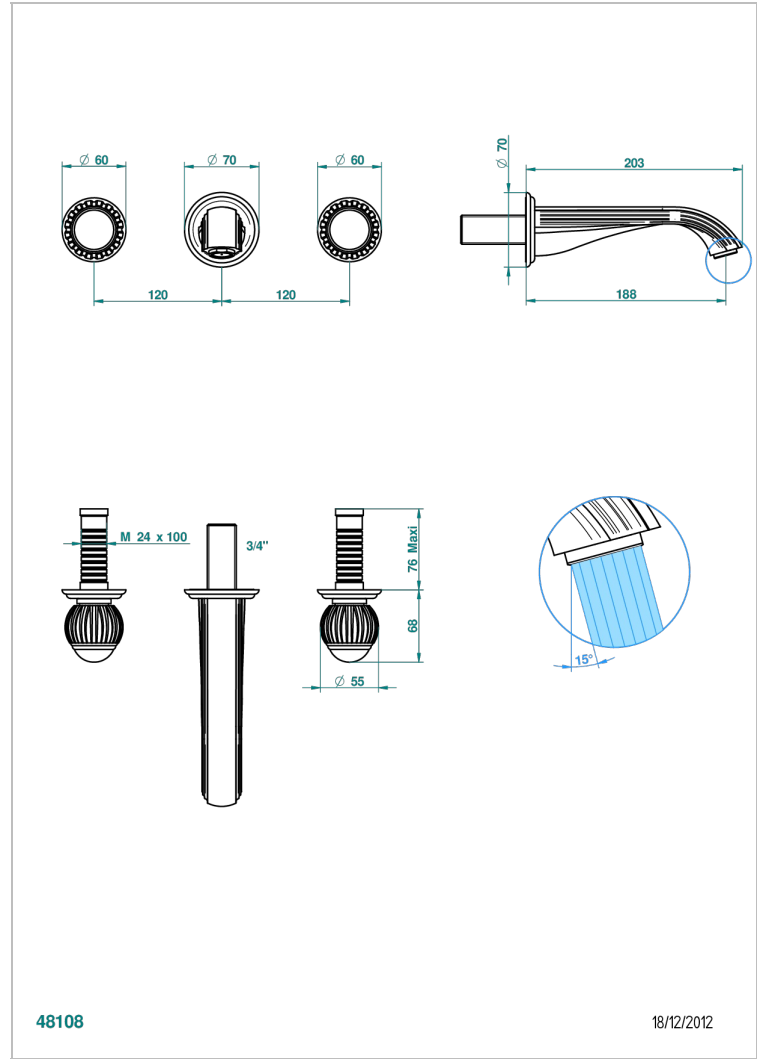

VOGUE MALACHITE

A8M-40GBUS

Trim for wall mounted 3-hole lavatory set only

THG[®]
PARIS

48108

18/12/2012

CHARACTERISTIC

- Vogue Malachite
- Trim for wall mounted 3-hole lavatory set only

TECHNICAL SPECS

- Recommandé : 3 bars (max. 5 bars) - Advised : 43,5 psi (max. 72 psi)
- 15 l/min à 3 bars (4 gpm at 43.5 psi)

RELATED SKU'S

- Ref. G00-40AM/US Rough parts for wall set (one counter clockwise and one clockwise cartridges)

AVAILABLE FINITIONS

Black ceram - D30
Blush PVD - H62
Brass color PVD - H49
Brown bronze color PVD - F33
Chrome polished - A02
Chrome polished / gold polished - G02

Copper antique matt, coated - H07
Gold color PVD - H52
Gold mat - F07
Gold polished - F01
Graphite PVD - H64
Light coated bronze - D01