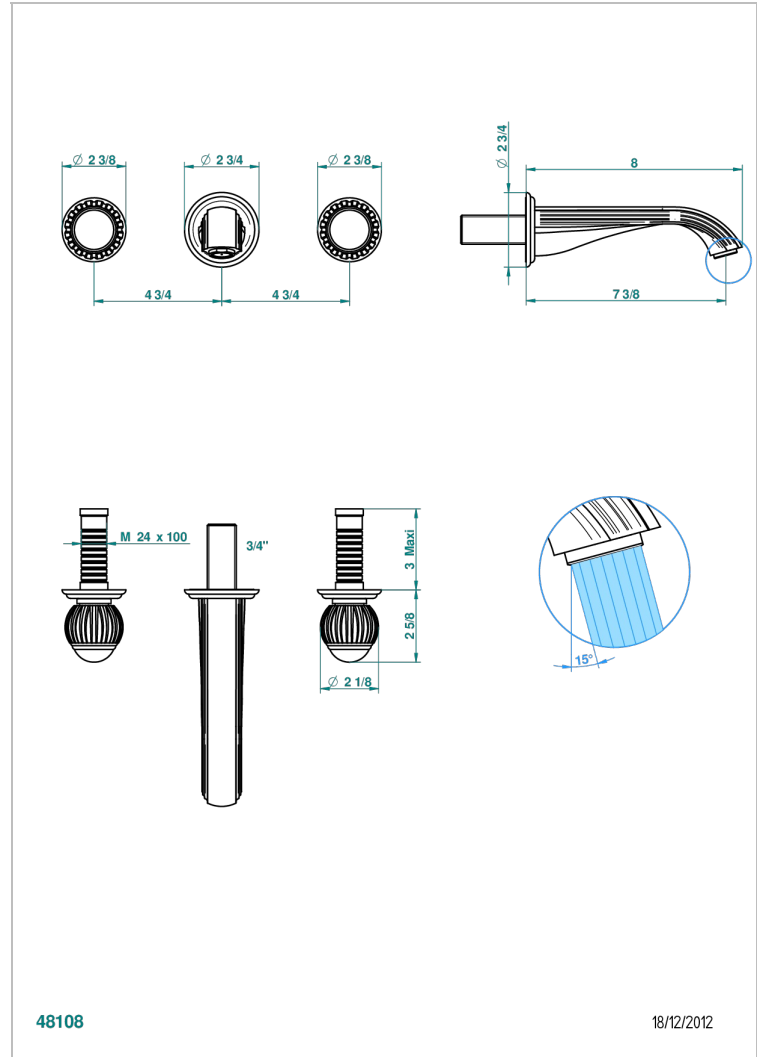

VOGUE MALACHITE

A8M-40GBUS

Trim for wall mounted 3-hole lavatory set only

THG[®]
PARIS

48108

18/12/2012

CHARACTERISTIC

- Vogue Malachite
- Trim for wall mounted 3-hole lavatory set only

TECHNICAL SPECS

- Recommandé : 3 bars (max. 5 bars) - Advised : 43,5 psi (max. 72 psi)
- 15 l/min à 3 bars (4 gpm at 43.5 psi)

RELATED SKU'S

- Ref. G00-40AM/US Rough parts for wall set (one counter clockwise and one clockwise cartridges)

Nickel color PVD - H55

Nickel polished - B01

Soft gold - F30

Soft matt gold - F31

Umber PVD - H66