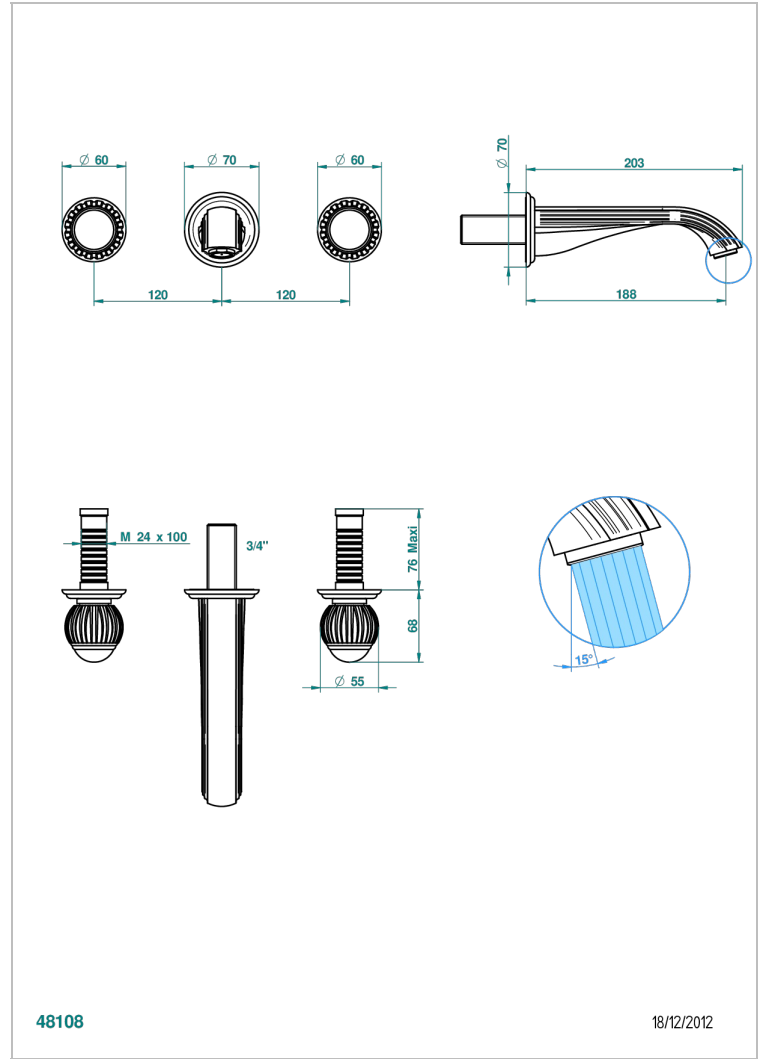

# VOGUE MALACHITE

A8M-40GB

Trim only for wall mounted 3-hole basin mixer

THG<sup>®</sup>  
PARIS

## CHARACTERISTIC

- Vogue Malachite
- Trim only for wall mounted 3-hole basin mixer

## RELATED SKU'S

- Ref. G00-40AC Rough parts for wall mounted 3 hole mixer, cross handle version
- Ref. G00-40AM Rough parts for wall mounted 3 hole mixer, lever handle version

## AVAILABLE FINITIONS

Antique nickel - H28  
Black ceram - D30  
Blush PVD - H62  
Brass color PVD - H49  
Brown bronze color PVD - F33  
Gold color PVD - H52

Graphite PVD - H64  
Lacquered light bronze - D01  
Matt Umber PVD - H67  
Matt blush PVD - H60  
Matt brass color PVD - H50  
Matt brown bronze color PVD - F34