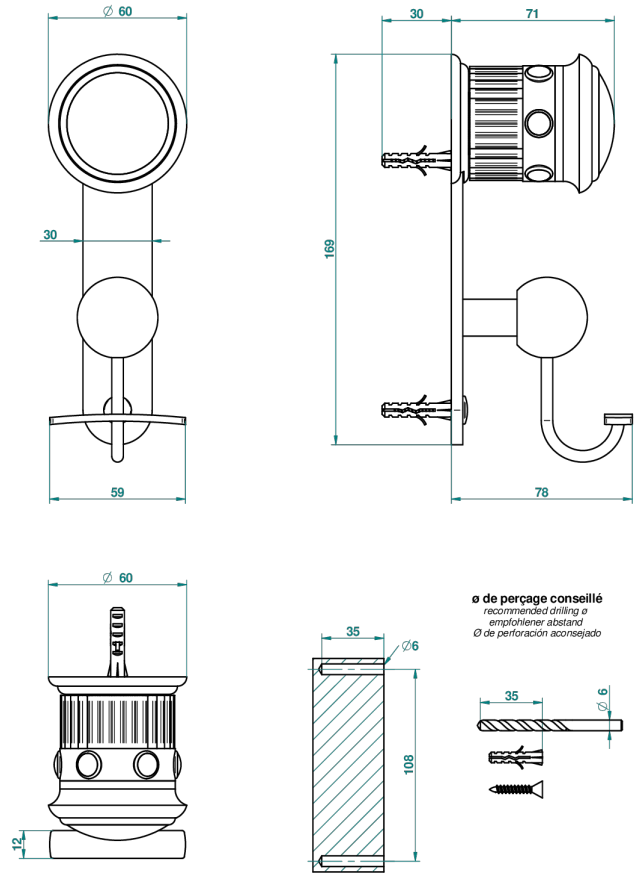

TROCADERO LAPIS LAZULI

U7B-510

Robe hook

THG[®]
PARIS

48097

17/12/2012

CHARACTERISTIC

- Trocadéro Lapis Lazuli
- Robe hook

AVAILABLE FINITIONS

Antique nickel - H28
Black ceram - D30
Blush PVD - H62
Brass color PVD - H49
Brown bronze color PVD - F33
Gold color PVD - H52

Graphite PVD - H64
Matt Umber PVD - H67
Matt blush PVD - H60
Matt brass color PVD - H50
Matt brown bronze color PVD - F34
Matt chrome - C02