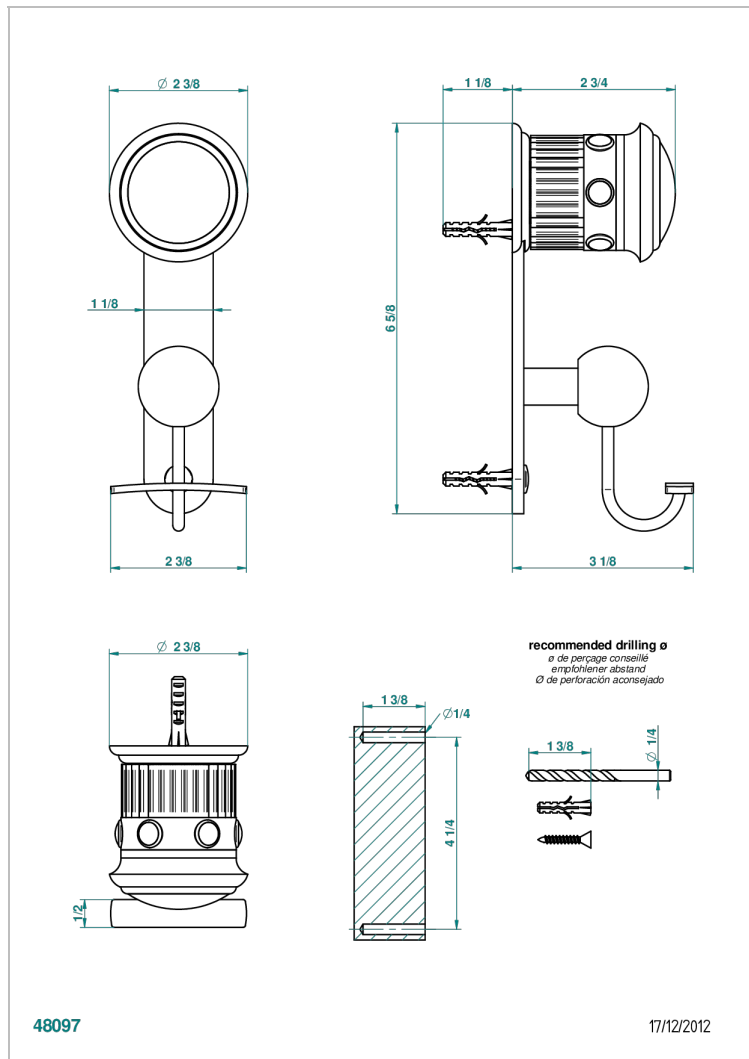

TROCADERO LAPIS LAZULI

U7B-510

Robe hook

CHARACTERISTIC

- Trocadéro Lapis Lazuli
- Robe hook

AVAILABLE FINITIONS

Antique nickel - H28
 Black ceram - D30
 Blush PVD - H62
 Brass color PVD - H49
 Brown bronze color PVD - F33
 Gold color PVD - H52