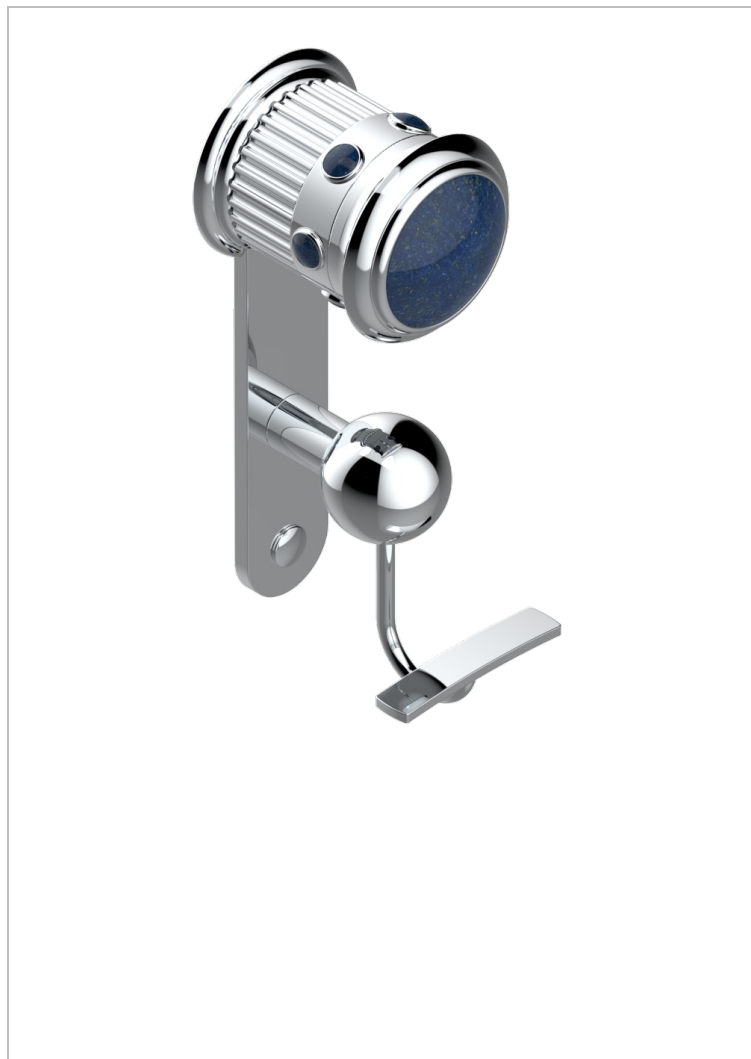

TROCADERO LAPIS LAZULI

U7B-510

Robe hook

CHARACTERISTIC

- Trocadéro Lapis Lazuli
- Robe hook

AVAILABLE FINITIONS

Antique nickel - H28
 Black ceram - D30
 Blush PVD - H62
 Brass color PVD - H49
 Brown bronze color PVD - F33
 Gold color PVD - H52

Graphite PVD - H64
 Matt Umber PVD - H67
 Matt blush PVD - H60
 Matt brass color PVD - H50
 Matt brown bronze color PVD - F34
 Matt chrome - C02

Matt gold - F07
 Matt gold color PVD - H53
 Matt graphite PVD - H65
 Matt nickel (color finish) - C01
 Matt nickel color PVD - H56
 Nickel color PVD - H55

Polished chrome (color finish) - A02
 Polished chrome / Polished gold (color finish) - G02
 Polished gold (color finish) - F01
 Polished nickel - B01
 Soft gold - F30
 Soft matt gold - F31
 Umber PVD - H66